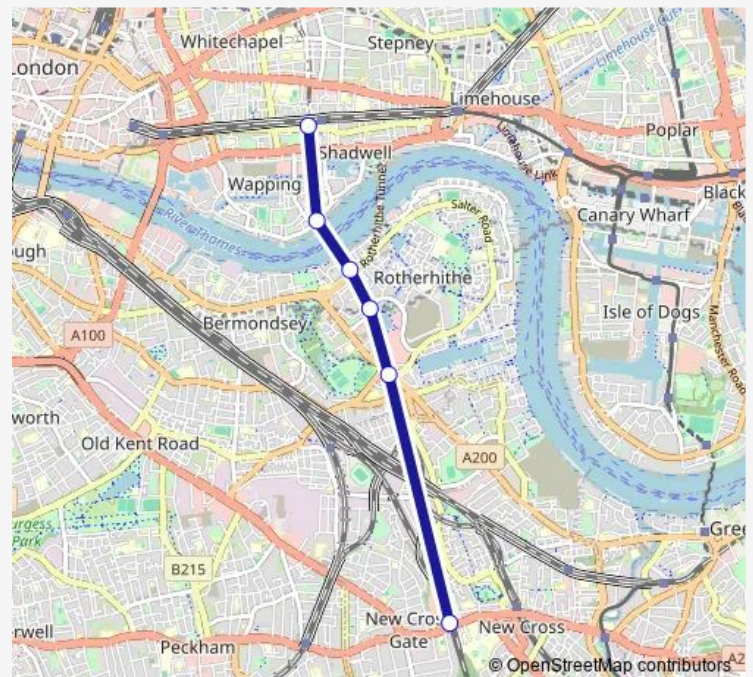

Rail Lo:Sde->Nxg LO train service from SDE to Nxg

[Go to website](#)

Direction

Shadwell — New Cross Gate

6 stops

[Open route schedule](#)

Shadwell

Wapping

Rotherhithe

Canada Water

Surrey Quays

New Cross Gate

Route schedule

Shadwell — New Cross Gate

Monday	24:28 ⁺¹
Tuesday	00:28
Wednesday	—
Thursday	—
Friday	—
Saturday	24:28 ⁺¹
Sunday	00:28

Route info

Direction: Shadwell

Stops: 6

Trip Duration: 0 hour 16 min

■ Lo:Sde->Nxg — LO train service from SDE to Nxg

Lo:Sde->Nxc Rail time schedules and route maps are available in an offline PDF at busmaps.com. Use the busmaps.com website to see live bus times, train schedule or subway schedule, and step-by-step directions for all public transit in London