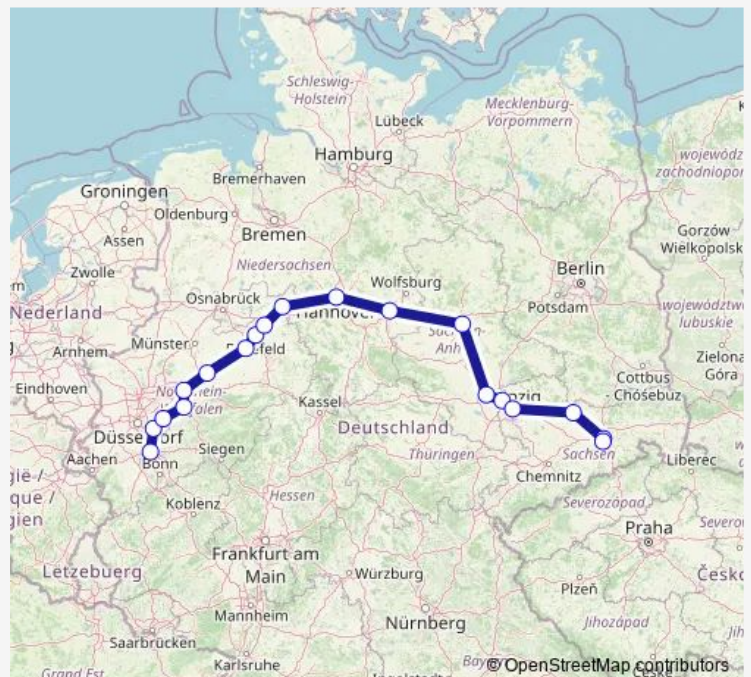

### Route schedule

undefined — undefined

Monday 05:13

Tuesday 05:13

Wednesday 05:13

Thursday 05:13

Friday —

Saturday 05:13

### Route info

Direction:

Stops: 0

Trip Duration: — min

■ IC 2445

**Direction**

Köln Hbf — Dresden Hbf

19 stops

[Open route schedule](#)

Köln Hbf

Solingen Hbf

Wuppertal Hbf

Hagen Hbf

Dortmund Hbf

Hamm(Westf)

Gütersloh Hbf

Leipzig Hbf

Riesa

Dresden-Neustadt

Dresden Hbf