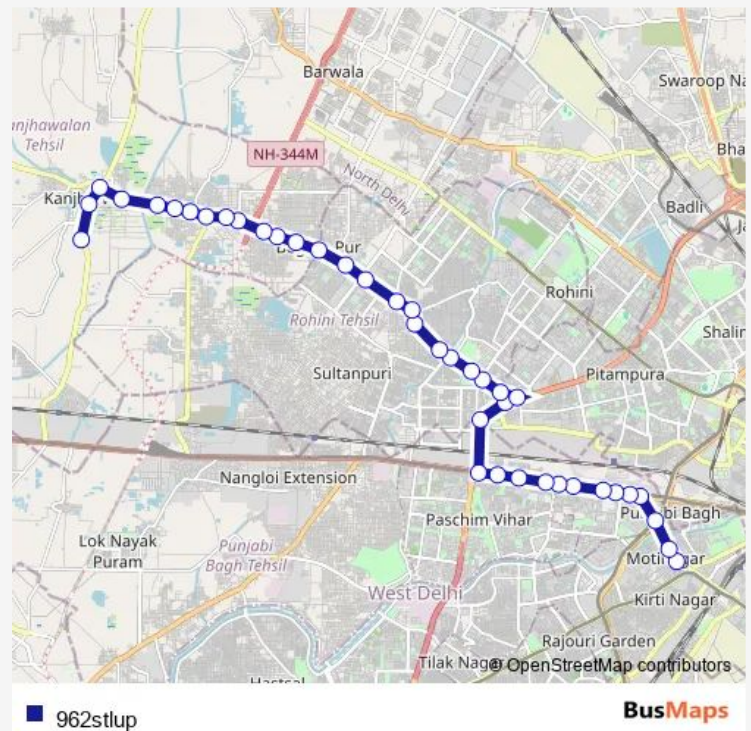

Bus 962stlup

[Go to website](#)

Direction

Karampura Terminal — Kanjhawala Depot (Narela Road)

40 stops

[Open route schedule](#)

- Karampura Terminal
- B Block New Moti Nagar
- Punjabi Bagh Terminal
- Agarsen Hospital
- Shivaji Park
- SPM College
- Madipur Village
- Madipur JJ Colony Metro Station
- Ordinance Depot
- Shiva Enclave/ New Multan Nagar
- Multan Nagar
- Paschim Vihar Super Bazar (West Metro Station)
- Peeragarhi Chowk
- Mangol Puri B Block / Vidya Vihar
- West Enclave
- Mangol Pur School (Kanjhawla Road)
- Mangolpur Kalan Village
- Avantika Xing
- Mangol Pur Khurd
- Mangolpuri Y Block
- Budh Vihar

Route schedule

Karampura Terminal — Kanjhawala Depot (Narela Road)

Monday	11:27-23:39
Tuesday	11:27-23:39
Wednesday	11:27-23:39
Thursday	11:27-23:39
Friday	11:27-23:39
Saturday	11:27-23:39
Sunday	11:27-23:39

Route info

Direction: Karampura Terminal

Stops: 40

Trip Duration: 1 hour 19 min

962stlup

BusMaps

Krishna Vihar

Brahm Shakti Hospital