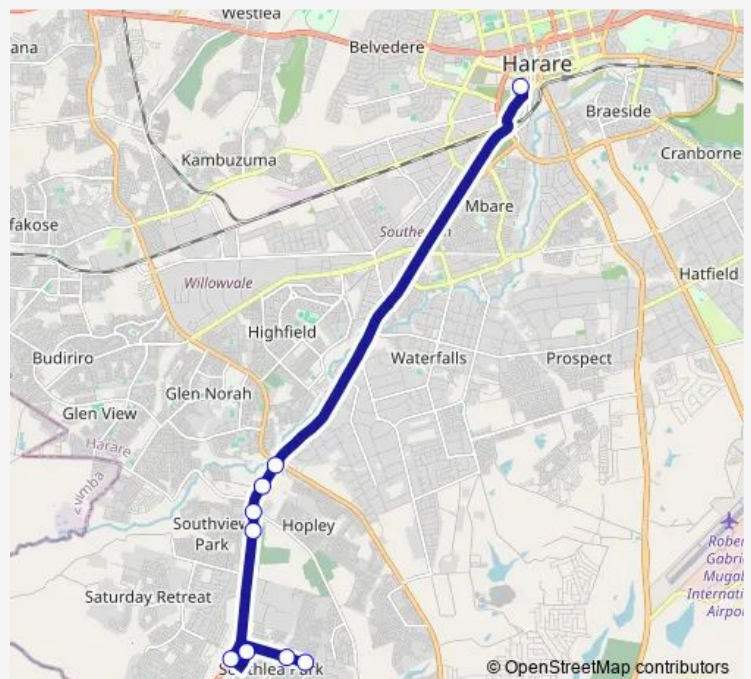

Total Garage

Boka

Tavaka

Corner Simon Mazorodze Rd

MCH Fuels

L.T.M. Shops

Southley Park, Seventh Day Adventist

Route schedule

Market Square — Southley Park, Seventh Day Adventist

Monday 13:55

Tuesday 13:55

Wednesday 13:55

Thursday 13:55

Friday 13:55

Saturday 13:55

Sunday 13:55

Route info

Direction: Market Square

Stops: 9

Trip Duration: 0 hour 44 min

Market Square to Southley Park

Communal Taxi Service time schedules and route maps are available in an offline PDF at busmaps.com. Use the busmaps.com website to see live bus times, train schedule or subway schedule, and step-by-step directions for all public transit in Harare