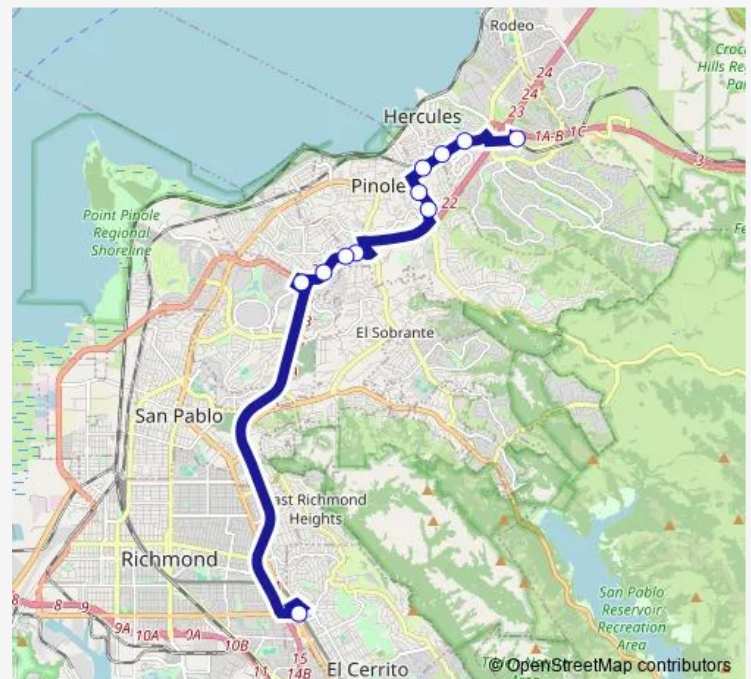

Route schedule

Yard — Hercules Transit Center

Monday 05:07-16:07

Tuesday 05:07-16:07

Wednesday 05:07-16:07

Thursday 05:07-16:07

Friday 05:07-16:07

Saturday —

Sunday —

Route info

Direction: Yard

Stops: 2

Trip Duration: 0 hour 10 min

JPX — Hercules Transit Center - El Cerrito del Norte
Bart

Direction

Hercules Transit Center — El Cerrito del Norte Station
(Stop B8)

11 stops

[Open route schedule](#)

Hercules Transit Center

San Pablo Ave and Tsushima ave

San Pablo and Hercules - Southbound

San Pablo Ave and John St - Southbound

Tennant Ave and Peach St - Southbound

Sprouts

Fitzgerald Dr - Sizzler

Fitzgerald Dr - Fedex

Fitzgerald Dr - Applebees

Richmond Parkway Transit Center

El Cerrito del Norte Station (Stop B8)

Route schedule

Hercules Transit Center — El Cerrito del Norte Station
(Stop B8)