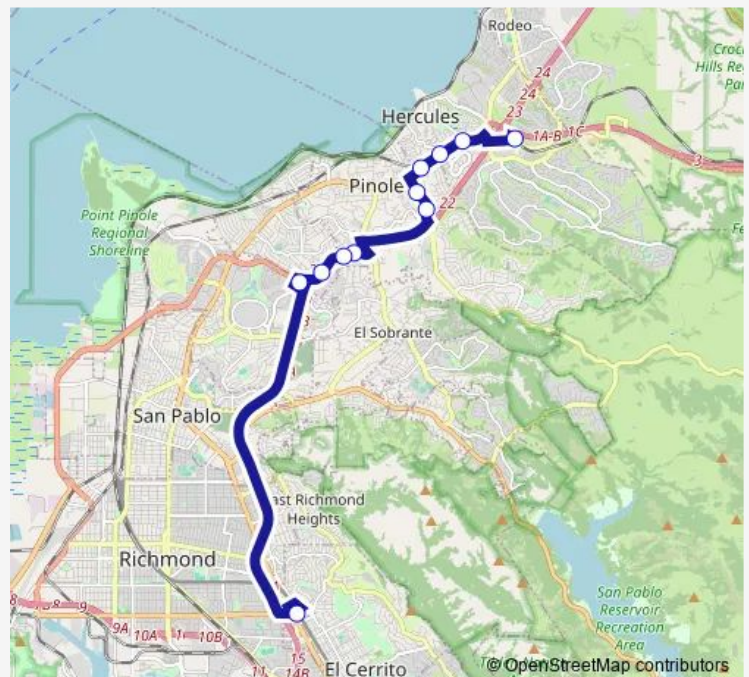

Bus Jpx Hercules Transit Center - El Cerrito del Norte Bart

[Go to website](#)

Direction

Yard — Hercules Transit Center

2 stops

[Open route schedule](#)

Yard

Hercules Transit Center

Sunday —

Route info

Direction: Yard

Stops: 2

Trip Duration: 0 hour 10 min

Jpx — Hercules Transit Center - El Cerrito del Norte
Bart

BusMaps

Direction

Hercules Transit Center — El Cerrito del Norte Station
(Stop B8)

11 stops

[Open route schedule](#)

Hercules Transit Center

San Pablo Ave and Tsushima ave

San Pablo and Hercules - Southbound

San Pablo Ave and John St - Southbound

Tennant Ave and Peach St - Southbound

Sprouts

Fitzgerald Dr - Sizzler

Fitzgerald Dr - Fedex

Fitzgerald Dr - Applebees

Richmond Parkway Transit Center

El Cerrito del Norte Station (Stop B8)

Route schedule