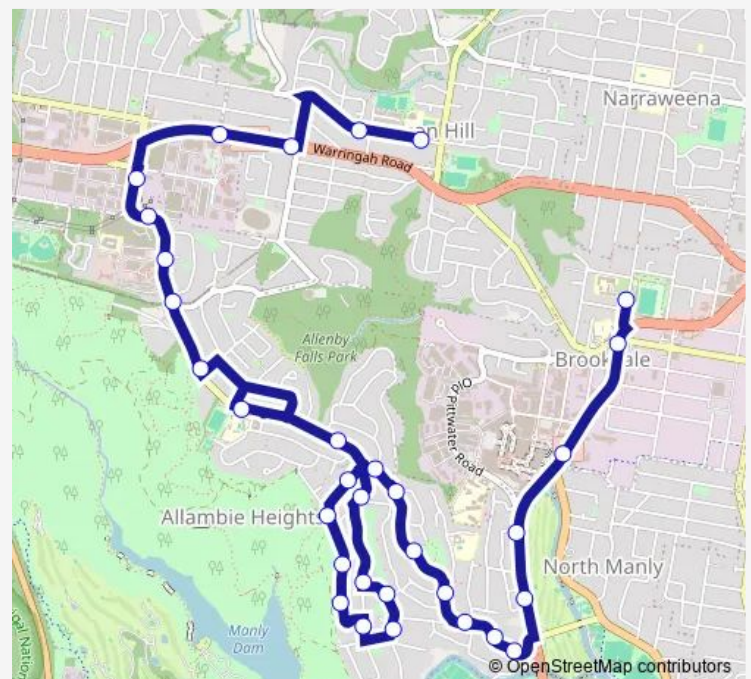

Monserra Rd Opp Maneroo Av

### Route schedule

Tristram Rd Opp Beacon Hill Public School — St Augustine's College, Alfred Rd

Monday	15:06
Tuesday	15:06
Wednesday	15:06
Thursday	15:06
Friday	15:06
Saturday	—
Sunday	—

### Route info

Direction: Tristram Rd Opp Beacon Hill Public School

Stops: 32

Trip Duration: 0 hour 29 min

659n — Beacon Hill Public School to St. Augustines Brookvale

Allambie Rd At Kirra Rd

Allambie Rd At Corkery Cres

## Route info

Direction: Warringah Mall, Pittwater Rd, Stand B

Stops: 20

Trip Duration: 0 hour 14 min

659n School Bus time schedules and route maps are available in an offline PDF at [busmaps.com](https://busmaps.com). Use the [busmaps.com](https://busmaps.com) website to see live bus times, train schedule or subway schedule, and step-by-step directions for all public transit in Sydney