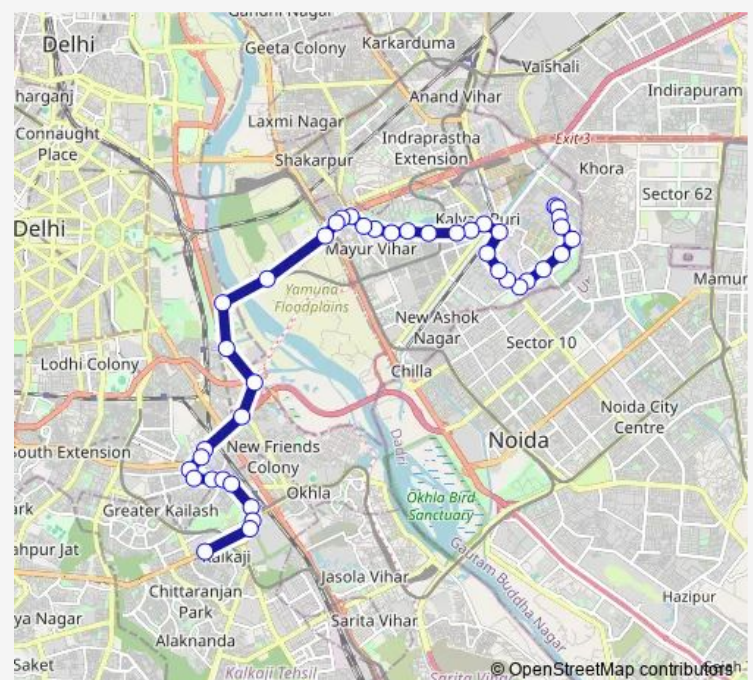

Bus Express-611bup

[Go to website](#)

Direction

Mayur Vihar Phase III (T) Paper Market — Nehru Place Terminal

41 stops

[Open route schedule](#)

Mayur Vihar Phase III (T) Paper Market

Sapera Basti Crossing

CSD Market

Mayur Vihar Ph-iii

Crpf Camp

Mayur Vihar Phase III A1 Block

Bharti Public School

New Kondali A1 Crossing

Mayur vihar Phase-III Crossing

Ganpati Mandir

Fire Station

Dallu Pura

Kondali Old

Kalyan Puri Crossing

Super Bazar

Chand Cinema

Trilok Puri 13 Block

Kotla Village

ITI Khichiripur

Shashi Garden Xing

P S Pandav Nagar

Route schedule

Mayur Vihar Phase III (T) Paper Market — Nehru Place Terminal

Monday 05:17-20:00

Tuesday 05:17-20:00

Wednesday 05:17-20:00

Thursday 05:17-20:00

Friday 05:17-20:00

Saturday 05:17-20:00

Sunday 05:17-20:00

Route info

Direction: Mayur Vihar Phase III (T) Paper Market

Stops: 41

Trip Duration: 1 hour 17 min

Express-611bup