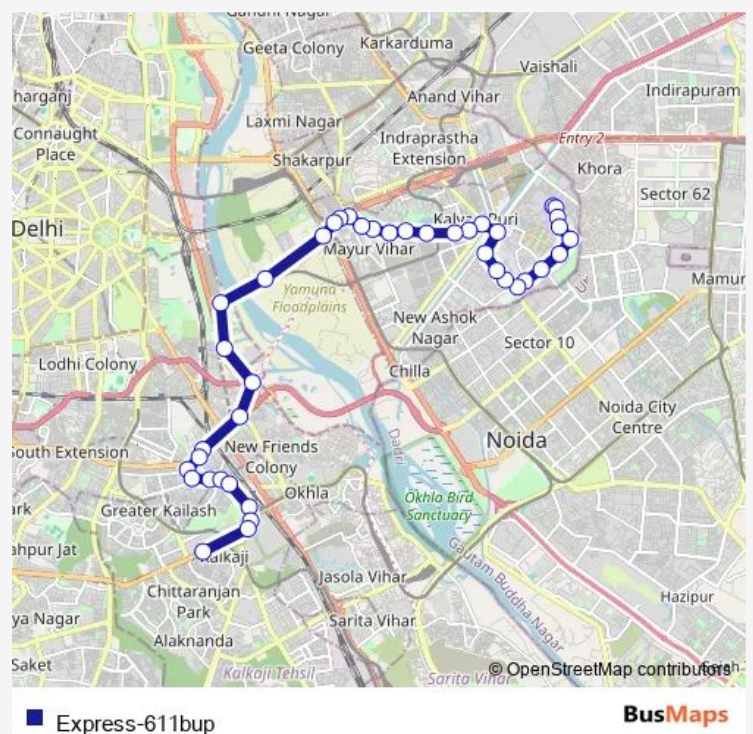

ITI Khichiripur

Shashi Garden Xing

P S Pandav Nagar

Route schedule

Mayur Vihar Phase III (T) Paper Market — Nehru Place Terminal

Monday	05:17-20:00
Tuesday	05:17-20:00
Wednesday	05:17-20:00
Thursday	05:17-20:00
Friday	05:17-20:00
Saturday	05:17-20:00
Sunday	05:17-20:00

Route info

Direction: Mayur Vihar Phase III (T) Paper Market

Stops: 41

Trip Duration: 1 hour 17 min

Patparganj

Samaspur Jagir Village

Samas Pur Village

Pusta Crossing