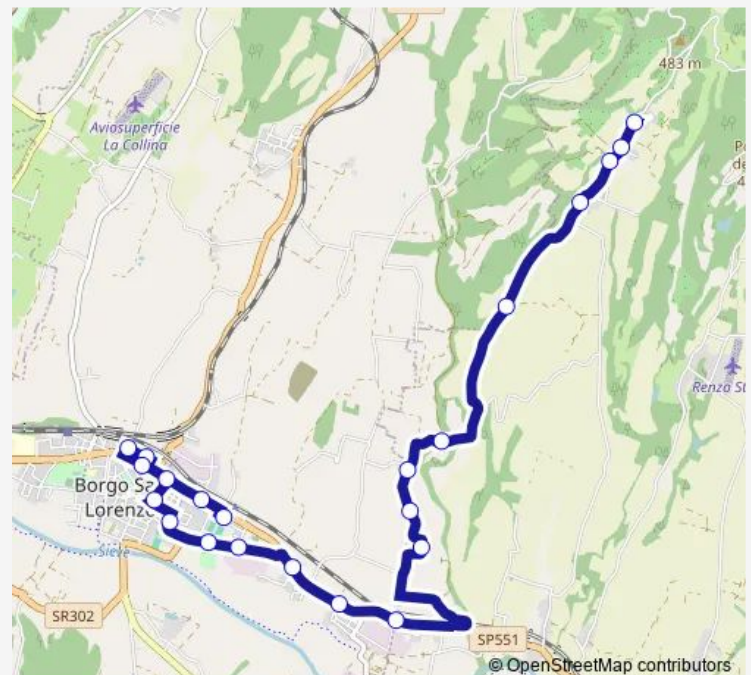

## Route schedule

Capolinea Santa Maria A Vezzano — Capolinea Kennedy

Monday 07:30

Tuesday 07:30

Wednesday 07:30

Thursday 07:30

Friday 07:30

Saturday 07:30

## Route info

Direction: Capolinea Santa Maria A Vezzano

Stops: 22

Trip Duration: 0 hour 25 min

319\_3 — 5ns@3193-2

319\_3 Bus time schedules and route maps are available in an offline PDF at [busmaps.com](https://busmaps.com). Use the [busmaps.com](https://busmaps.com) website to see live bus times, train schedule or subway schedule, and step-by-step directions for all public transit in Borgo San Lorenzo