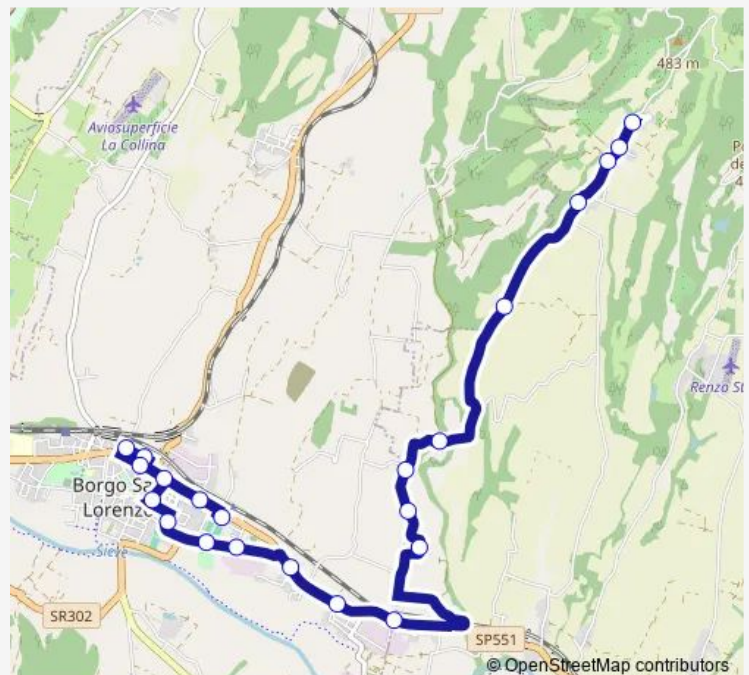

## Route schedule

Capolinea Santa Maria A Vezzano — Capolinea Kennedy

Monday 07:30

Tuesday 07:30

Wednesday 07:30

Thursday 07:30

Friday 07:30

Saturday 07:30

## Route info

Direction: Capolinea Santa Maria A Vezzano

Stops: 22

Trip Duration: 0 hour 25 min

319\_3 — 5ns@3193-2

319\_3 Bus time schedules and route maps are available in an offline PDF at [busmaps.com](https://busmaps.com). Use the [busmaps.com](https://busmaps.com) website to see live bus times, train schedule or subway schedule, and step-by-step directions for all public transit in Borgo San Lorenzo