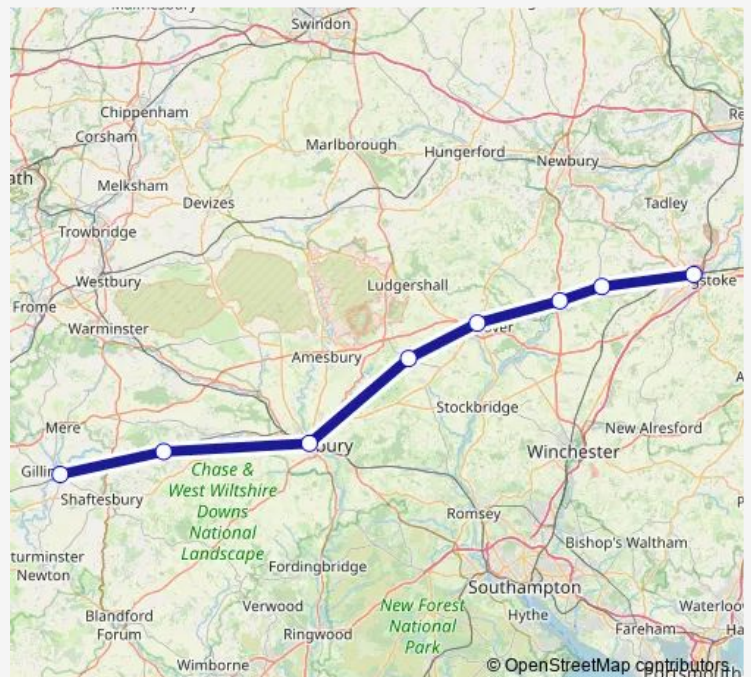

Rail Sw:Bsk->Gil SW train service from BSK to Gil

[Go to website](#)

Direction

Basingstoke — Gillingham (Dorset)

8 stops

[Open route schedule](#)

Basingstoke

Overton

Whitchurch (Hants)

Andover

Grateley

Salisbury

Tisbury

Gillingham (Dorset)

Route schedule

Basingstoke — Gillingham (Dorset)

Monday 07:19-14:38

Tuesday 07:19-14:38

Wednesday 07:19-14:38

Thursday 07:19-14:38

Friday 07:19-14:38

Saturday —

Sunday 06:23

Route info

Direction: Basingstoke

Stops: 8

Trip Duration: 1 hour 9 min

Sw:Bsk->Gil — SW train service from BSK to Gil

Sw:Bsk->Gil Rail time schedules and route maps are available in an offline PDF at busmaps.com. Use the busmaps.com website to see live bus times, train schedule or subway schedule, and step-by-step directions for all public transit in Andover