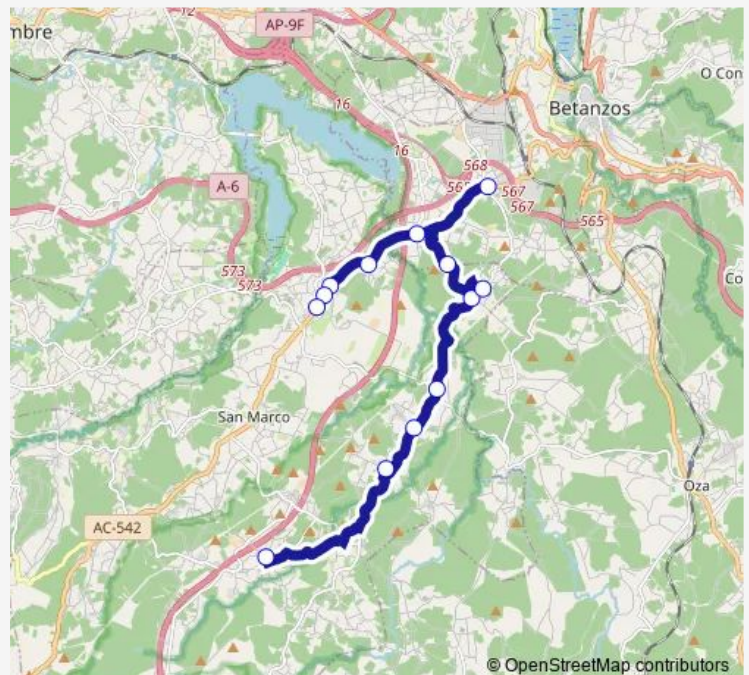

Friday 14:40

Saturday —

Sunday —

Route info

Direction: IES DE Viós

Stops: 13

Trip Duration: 0 hour 25 min

■ Xg846017 — IES de Viós-Casa Miguel

BusMaps

Direction

Casa Miguel — IES DE Viós

13 stops

[Open route schedule](#)

Casa Miguel

Casa Garcia

Casa Pepito