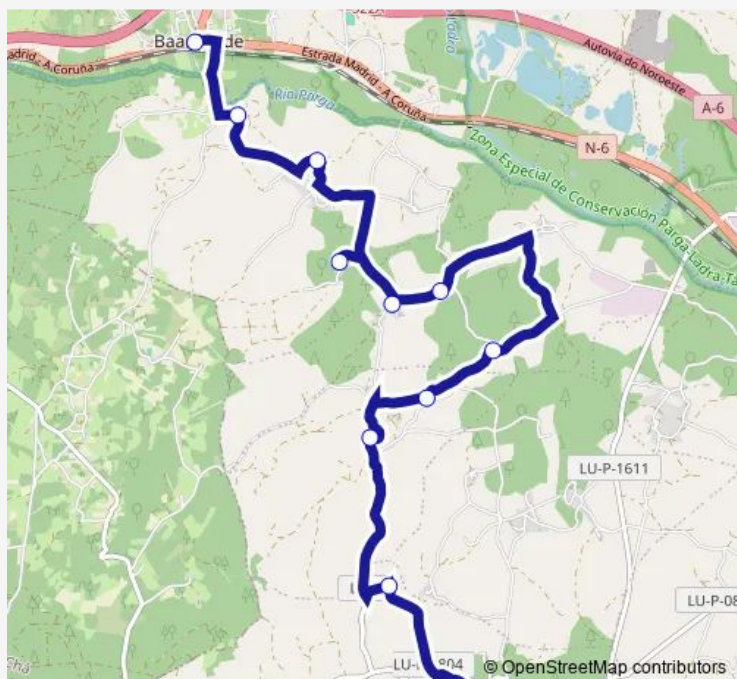

Cruz A

Hedreira (Enlace L/M)

Roibás

O Castro

Samil

Graña A

Bocacarreira

Vilariño

Saturday —

Sunday —

Route info

Direction: Pena Grande

Stops: 11

Trip Duration: 0 hour 24 min

XG833001 — Baamonde rotonda N-6-Pena Grande

Direction

Baamonde Rotonda N-6 — Pena Grande

11 stops

[Open route schedule](#)

Baamonde Rotonda N-6

Vilariño

Bocacarreira

Graña A

Samil