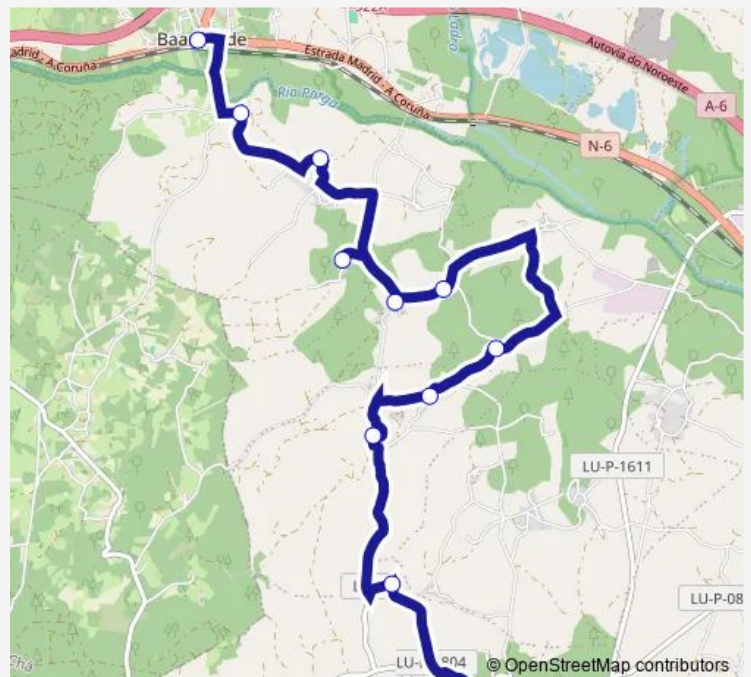

Hedreira (Enlace L/M)

Roibás

O Castro

Samil

Graña A

Bocacarreira

Vilariño

Baamonde Rotonda N-6

**Route schedule**

Pena Grande — Baamonde Rotonda N-6

Monday 09:05

Tuesday 09:05

Wednesday 09:05

Thursday 09:05

Friday 09:05

Saturday —

Sunday —

**Route info**

Direction: Pena Grande

Stops: 11

Trip Duration: 0 hour 24 min

■ Xg833001 — Baamonde rotonda N-6-Pena Grande