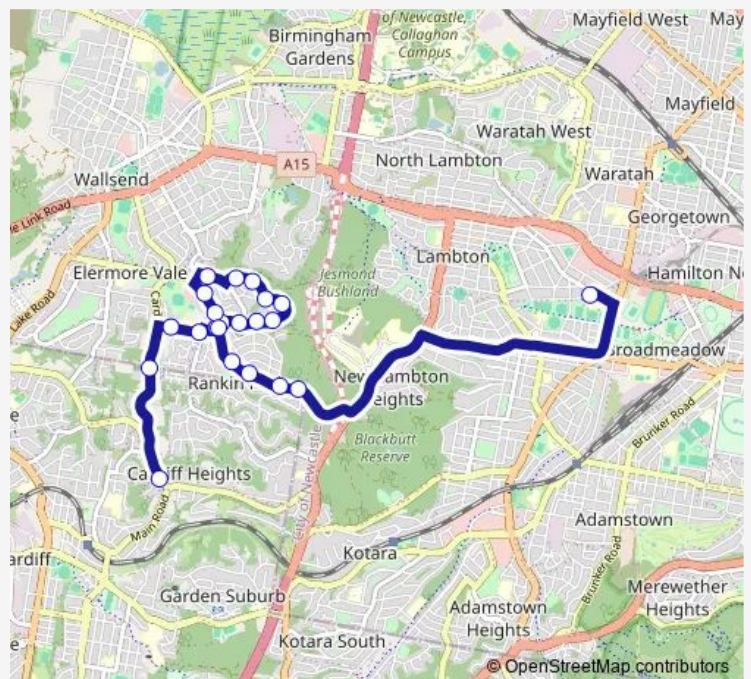

Smith Rd Before Cardiff Rd

Wallsend South Public School, Smith Rd

Mccaffrey Dr At Spencer St

Dangerfield Dr Before Isabella Cl

Dangerfield Dr At Cambronne Pde

Dangerfield Dr After Cambronne Pde

Dangerfield Dr At Allenwood Cl

Mccaffrey Dr Opp Rosedale Cres

Mccaffrey Dr Opp Orana St

Mccaffrey Dr Opp Elbrook Dr

Mccaffrey Dr Opp Marshall St

Route schedule

Wallsend Rd After Rowes Lane — Lambton High School, Womboin Rd

Monday 07:50

Tuesday 07:50

Wednesday 07:50

Thursday 07:50

Friday 07:50

Saturday —

Sunday —

Route info

Direction: Wallsend Rd After Rowes Lane

Stops: 22

Trip Duration: 0 hour 28 min

6232 — Cardiff Heights to Lambton Hs

6232 School Bus time schedules and route maps are available in an offline PDF at [busmaps.com](https://busmaps.com). Use the [busmaps.com](https://busmaps.com) website to see live bus times, train schedule or subway schedule, and step-by-step directions for all public transit in Newcastle