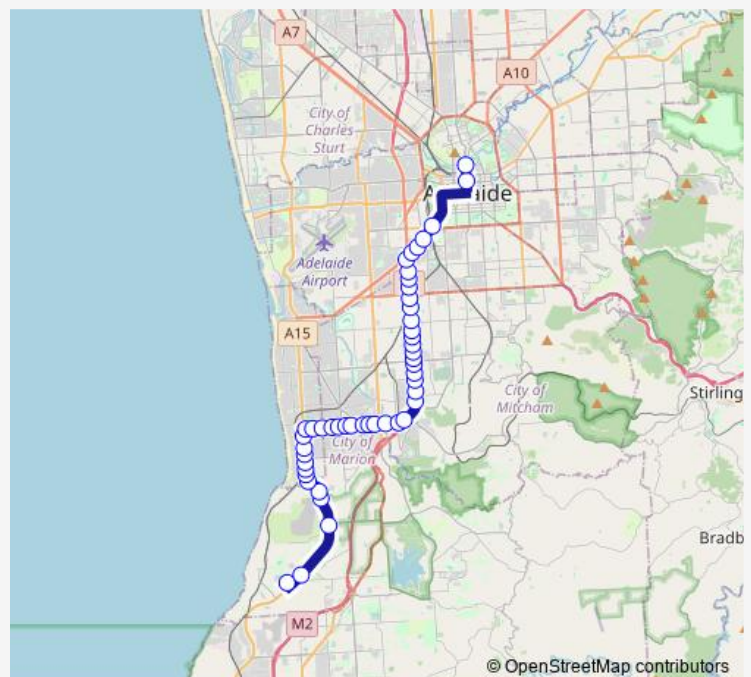

Stop 52C Lonsdale Rd - North West side

Stop 45 Lonsdale Rd - West side

Stop 44A Ocean Blvd - West side

Stop 44 Ocean Blvd - West side

Stop 43 Ocean Blvd - South West side

Stop 42 Brighton Rd - West side

Stop 41 Brighton Rd - West side

Stop 33 Sturt Rd - North side

Stop 32 Sturt Rd - North side

Stop 31 Sturt Rd - North side

Zone I Marion Interchange - South side

Stop 29D Sturt Rd - North side

Stop 29C Sturt Rd - North side

Route schedule

Zone A Hallett Cove Shopping Centre — Stop Z4 King William Rd - West side

Monday	—
Tuesday	—
Wednesday	—
Thursday	16:23-17:23
Friday	16:23-17:23
Saturday	09:53-17:23
Sunday	12:03-17:03

Route info

Direction: Zone A Hallett Cove Shopping Centre

Stops: 48

Trip Duration: 1 hour 7 min

## Route info

Direction: Stop Aox7 and AO8 King William Rd - East side

Stops: 49

Trip Duration: 0 hour 45 min

Stop 29 Sturt Rd - South side

Stop 29A Sturt Rd - South side

Stop 29B Sturt Rd - South side

Stop 29C Sturt Rd - South side