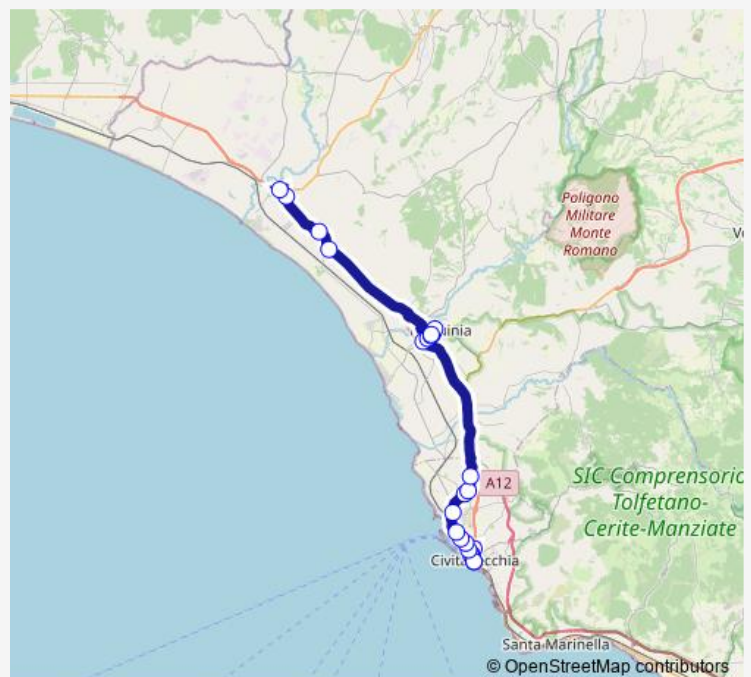

Saturday 10:00-13:05

Sunday —

Route info

Direction: Civitavecchia | Deposito # f230

Stops: 23

Trip Duration: 0 hour 50 min

Montalto | Via Cere # f000049

Montalto | Piazza Tarquinia # f343