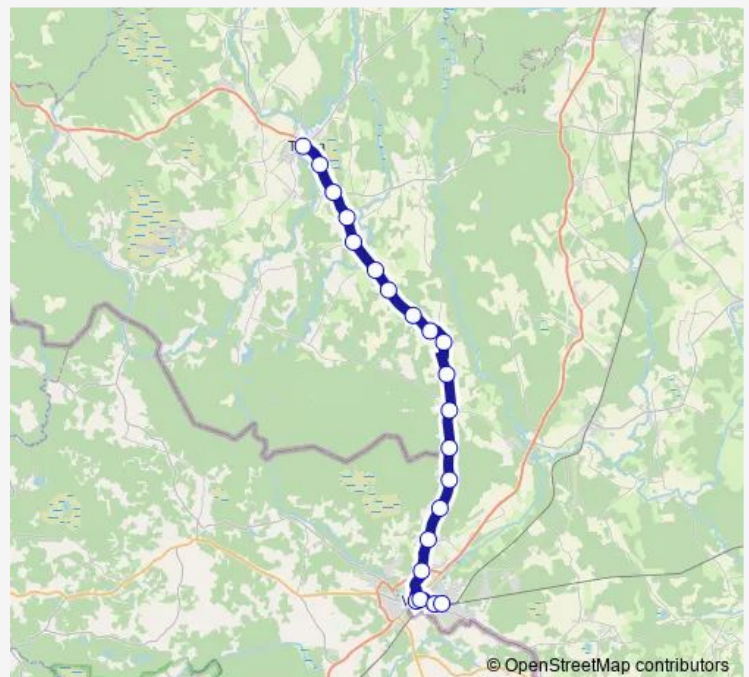

—

Sunday

16:50

Route info

Direction: Tõrva

Stops: 21

Trip Duration: 0 hour 35 min

© OpenStreetMap contributors