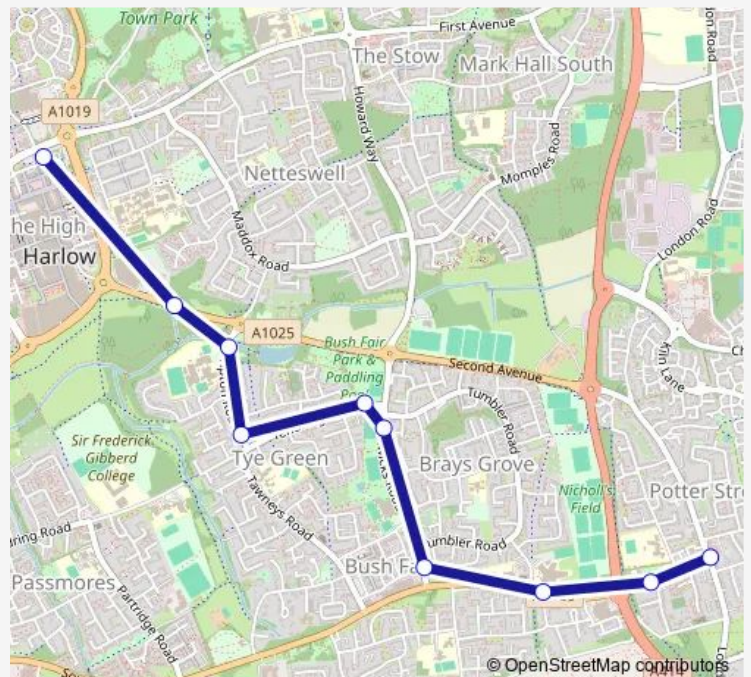

Bus 22B

[Go to website](#)

Direction

Temp Bus Station — The Red Lion

10 stops

[Open route schedule](#)

Temp Bus Station

Leisure Centre

Route schedule

Temp Bus Station — The Red Lion

Monday 19:40-22:45

Tuesday 19:40-22:45

Wednesday 19:40-22:45

Thursday 19:40-22:45

Friday 19:40-22:45

Saturday 22:42-23:42

Sunday —

Route info

Direction: Temp Bus Station

Stops: 10

Trip Duration: 0 hour 10 min

■ 22B

22B Bus time schedules and route maps are available in an offline PDF at busmaps.com. Use the busmaps.com website to see live bus times, train schedule or subway schedule, and step-by-step directions for all public transit in Hertford