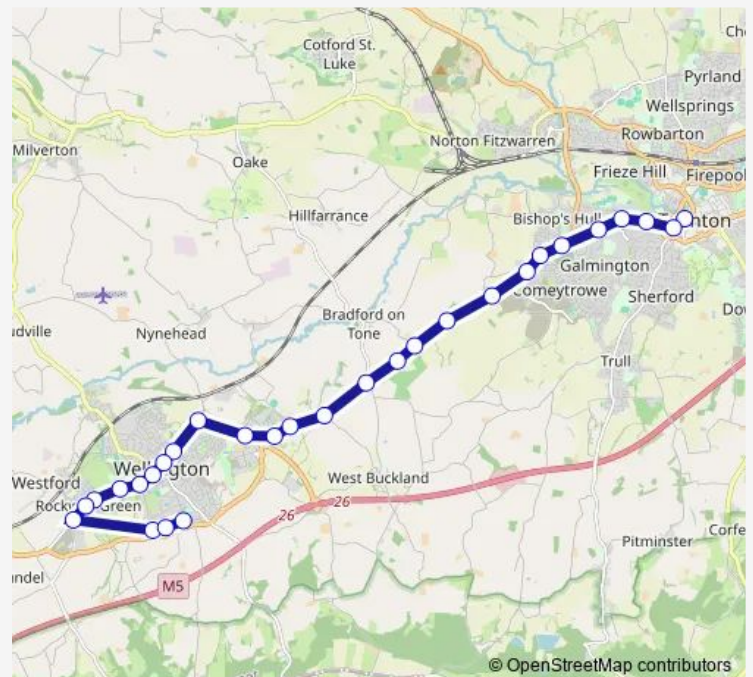

Thursday 07:10-17:27

Friday 07:10-17:27

Saturday 07:20-17:20

Sunday —

Route info

Direction: Castle Way

Stops: 29

Trip Duration: 0 hour 31 min

John Grinter Way

Monument Close

Direction

Monument Close — Castle Way

27 stops

[Open route schedule](#)

Monument Close

Dobree Park

Monument Close — Castle Way

Monday 07:34-18:06

Tuesday 07:34-18:06

Wednesday 07:34-18:06

Thursday 07:34-18:06

Friday 07:34-18:06

Saturday 07:44-17:54

Sunday —