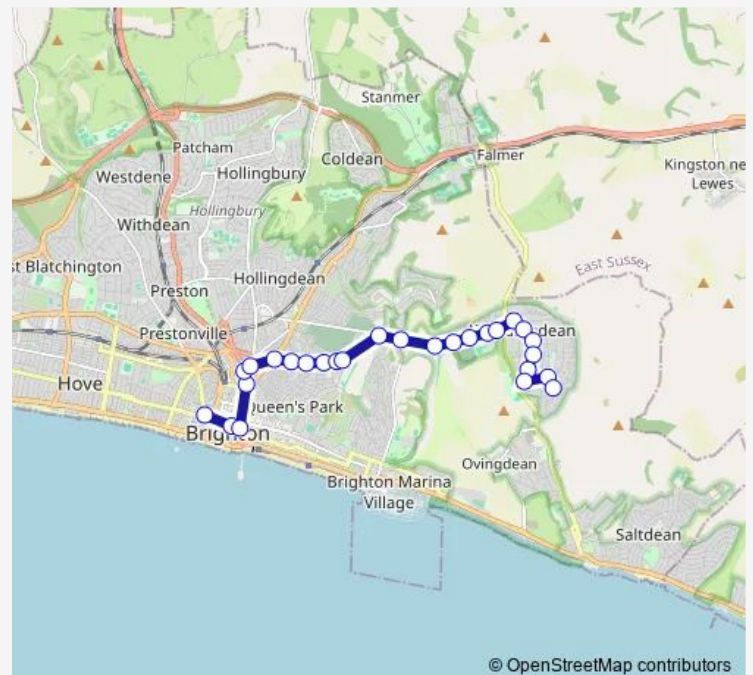

Bus 22B Brighton - Woodingdean

[Go to website](#)

Direction

Churchill Square — Cowley Drive Shops

27 stops

[Open route schedule](#)

Churchill Square

North Street

General Hospital

Race Hill

Top of Bear Road

Top of Wilson Avenue

Downland Road

Lawn Cemetery

Nuffield Hospital

Woodingdean Community Centre

—

Sunday

—

Route info

Direction: Churchill Square

Stops: 27

Trip Duration: 0 hour 33 min

© OpenStreetMap contributors

■ 22B — Brighton - Woodingdean

BusMaps

Rudyard Road

Lockwood Crescent

Bottom of Kipling Avenue

Bottom of The Ridgway

Crescent Drive South

Cowley Drive Shops