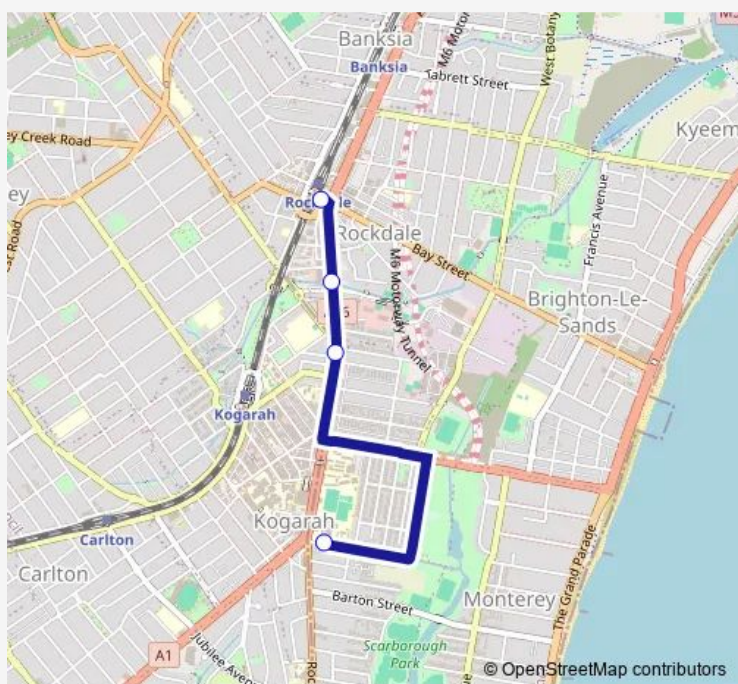

School Bus 567s James Cook Boys High to Rockdale Station

[Go to website](#)

Direction

Moorefield Girls High School, Marshall St — Rockdale Station, Geeves Av, Stand D

4 stops

[Open route schedule](#)

Moorefield Girls High School, Marshall St

Princes Hwy Before Harrow Rd

Princes Hwy After Rockdale Plaza Dr

Rockdale Station, Geeves Av, Stand D

Route schedule

Moorefield Girls High School, Marshall St — Rockdale Station, Geeves Av, Stand D

Monday	15:10
Tuesday	15:10
Wednesday	14:26
Thursday	14:26
Friday	15:10
Saturday	—
Sunday	—

Route info

Direction: Moorefield Girls High School, Marshall St

Stops: 4

Trip Duration: 0 hour 12 min

567s — James Cook Boys High to Rockdale Station

Direction

Rockdale Station, Geeves Av, Stand B — Moorefield Girls High School, Princes Hwy

6 stops

[Open route schedule](#)

Rockdale Station, Geeves Av, Stand B

Princes Hwy Opp Hegerty St

Princes Hwy After Rockdale Plaza Dr

Princes Hwy Opp Harrow Rd

James Cook Boys Technology High School, Princes Hwy