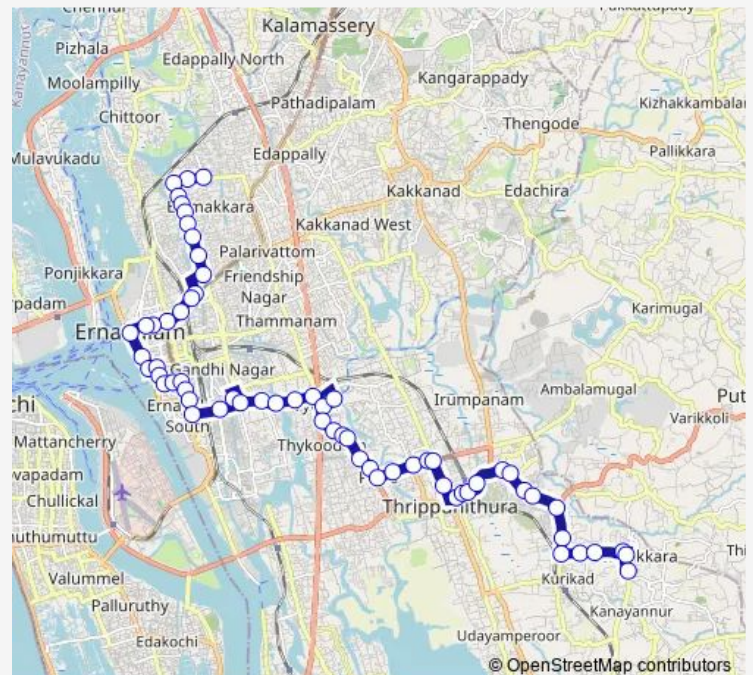

Thursday 06:00

Friday 06:00

Saturday 06:00

Sunday 06:00

Route info

Direction: Punnakkal

Stops: 64

Trip Duration: 1 hour 14 min

Chottanikkara ↔ Elamakkara

Hospital Junction

Maharajas Hostel

Maharajas Ground

Karakkat Junction

Ernakulam South

Valanjambalam

Manorama Junction