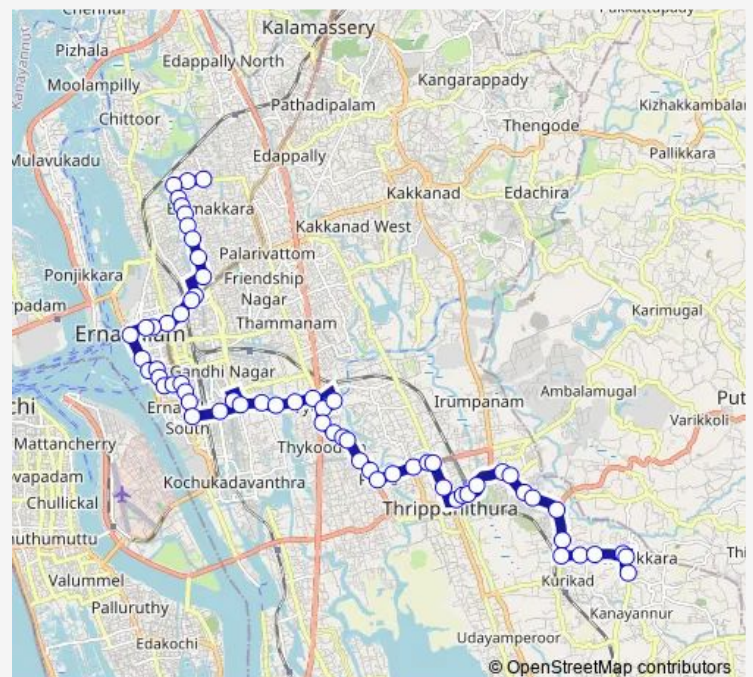

Thursday 06:00

Friday 06:00

Saturday 06:00

Sunday 06:00

Route info

Direction: Punnakkal

Stops: 64

Trip Duration: 1 hour 14 min

Chottanikkara ↔ Elamakkara

Hospital Junction

Maharajas Hostel

Maharajas Ground

Karakkat Junction

Ernakulam South

Valanjambalam

Manorama Junction