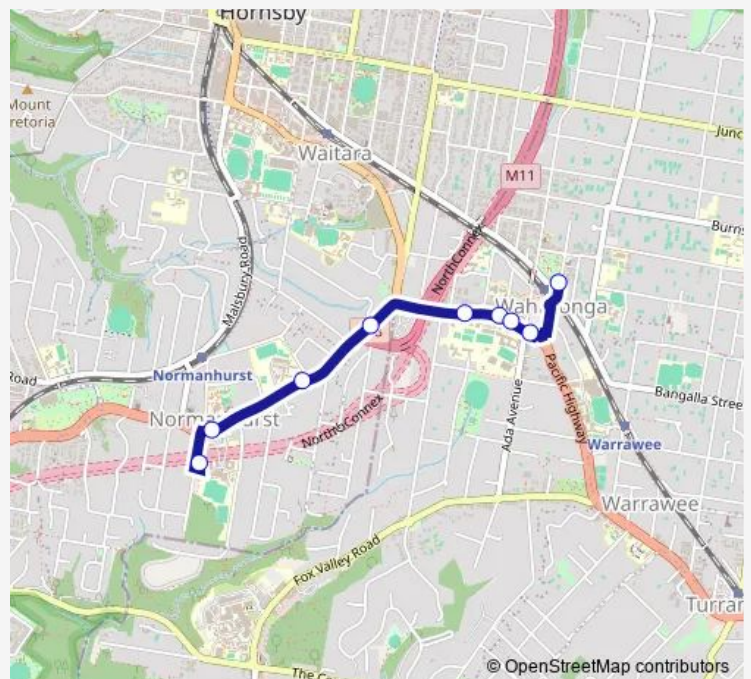

School Bus 9014 Loreto Normanhurst to Wahroonga Station

[Go to website](#)

Direction

Loreto College South, Osborn Rd — Wahroonga Station, Illoura Av

9 stops

[Open route schedule](#)

Loreto College South, Osborn Rd

Normanhurst Public School, Pennant Hills Rd

Normanhurst Boys High School, Pennant Hills Rd

Pennant Hills Rd At Russell Av

Pacific Hwy Before Woonona Av

Pacific Hwy At Neringah Av

Pacific Hwy Opp Abbotsleigh College

Pacific Hwy After Coonanbarra Rd

Wahroonga Station, Illoura Av

Route schedule

Loreto College South, Osborn Rd — Wahroonga Station, Illoura Av

Monday	15:22
Tuesday	15:22
Wednesday	15:22
Thursday	15:22
Friday	15:22
Saturday	—
Sunday	—

Route info

Direction: Loreto College South, Osborn Rd

Stops: 9

Trip Duration: 0 hour 12 min

9014 — Loreto Normanhurst to Wahroonga Station

9014 School Bus time schedules and route maps are available in an offline PDF at busmaps.com. Use the busmaps.com website to see live bus times, train schedule or subway schedule, and step-by-step directions for all public transit in Sydney