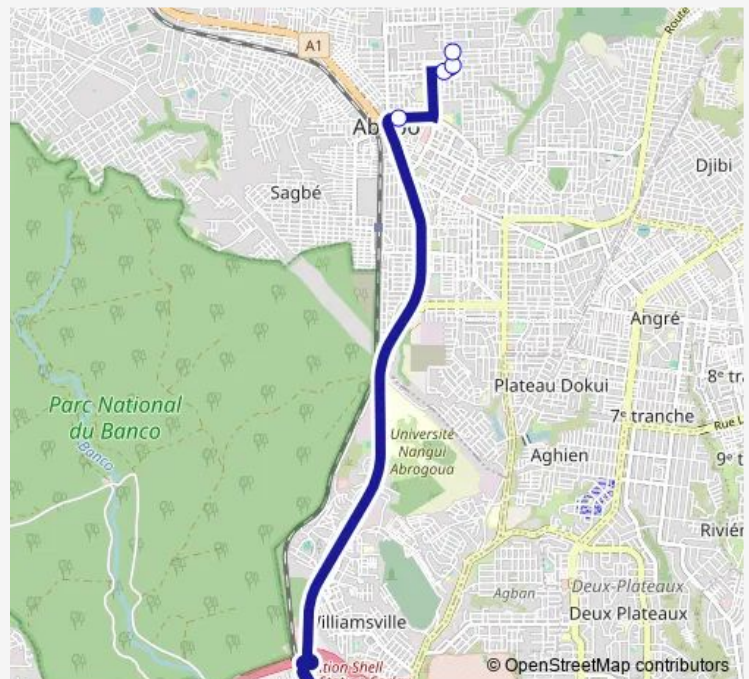

## Route schedule

Adjamé Nouvelle Gare — Jaug

Monday	06:00
Tuesday	06:00
Wednesday	06:00
Thursday	06:00
Friday	06:00
Saturday	06:00
Sunday	06:00

## Route info

Direction: Adjamé Nouvelle Gare

Stops: 5

Trip Duration: 0 hour 30 min

■ gbaka : Carrefour Jaug ↔ Adjamé Nouvelle Gare

**BusMaps**

## Direction

Jaug — Adjamé Nouvelle Gare

7 stops

[Open route schedule](#)

Jaug

Mobil

Banco

Filtisac

## Route schedule

Jaug — Adjamé Nouvelle Gare

Monday	06:00
Tuesday	06:00
Wednesday	06:00
Thursday	06:00
Friday	06:00
Saturday	06:00
Sunday	06:00