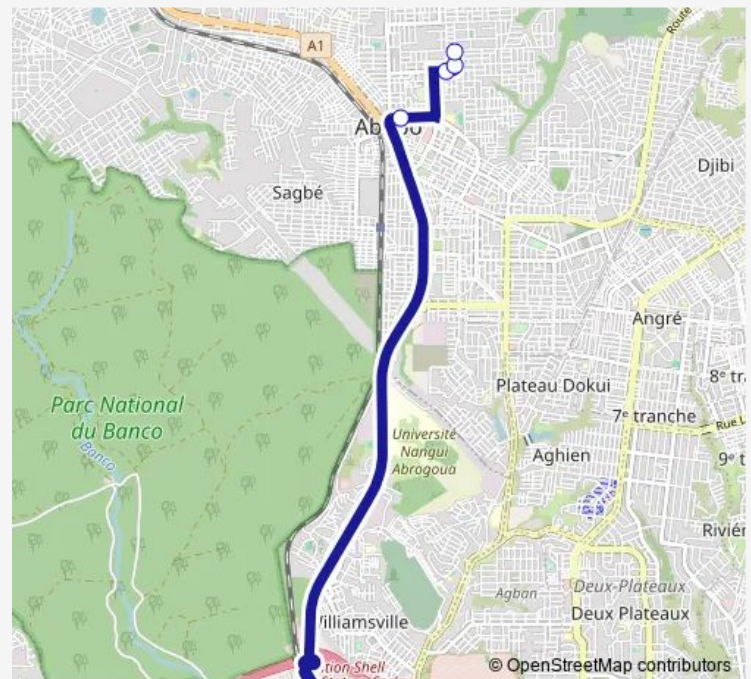

Bus gbaka : Carrefour Jaug ↔ Adjamé Nouvelle Gare

[Go to website](#)

Direction

Adjamé Nouvelle Gare — Jaug

5 stops

[Open route schedule](#)

Adjamé Nouvelle Gare

Collège Elites

15e Arrondissement Abobo

Célibataire

Jaug

Route schedule

Adjamé Nouvelle Gare — Jaug

Monday	06:00
Tuesday	06:00
Wednesday	06:00
Thursday	06:00
Friday	06:00
Saturday	06:00
Sunday	06:00

Route info

Direction: Adjamé Nouvelle Gare

Stops: 5

Trip Duration: 0 hour 30 min

■ gbaka : Carrefour Jaug ↔ Adjamé Nouvelle Gare

Direction

Jaug — Adjamé Nouvelle Gare

7 stops

[Open route schedule](#)

Jaug

Monday	06:00
Tuesday	06:00
Wednesday	06:00
Thursday	06:00
Friday	06:00
Saturday	06:00
Sunday	06:00

Route info

Direction: Jaug

Stops: 7

Trip Duration: 0 hour 35 min

Bus time schedules and route maps are available in an offline PDF at [busmaps.com](#). Use the [busmaps.com](#) website to see live bus times, train schedule or subway schedule, and step-by-step directions for all public transit in Abidjan