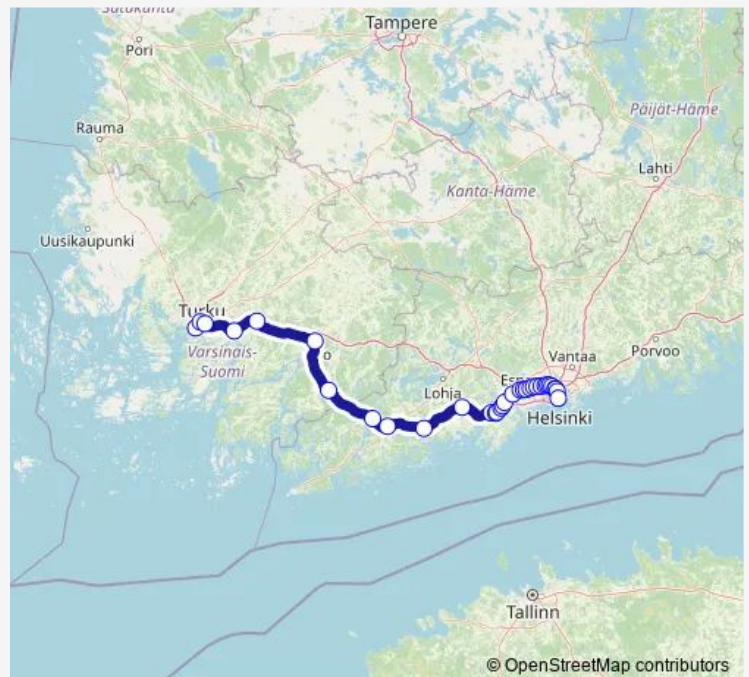

Thursday —

Friday 08:05

Saturday —

Sunday —

Route info

Direction: Turku satama

Stops: 33

Trip Duration: 2 hour 35 min