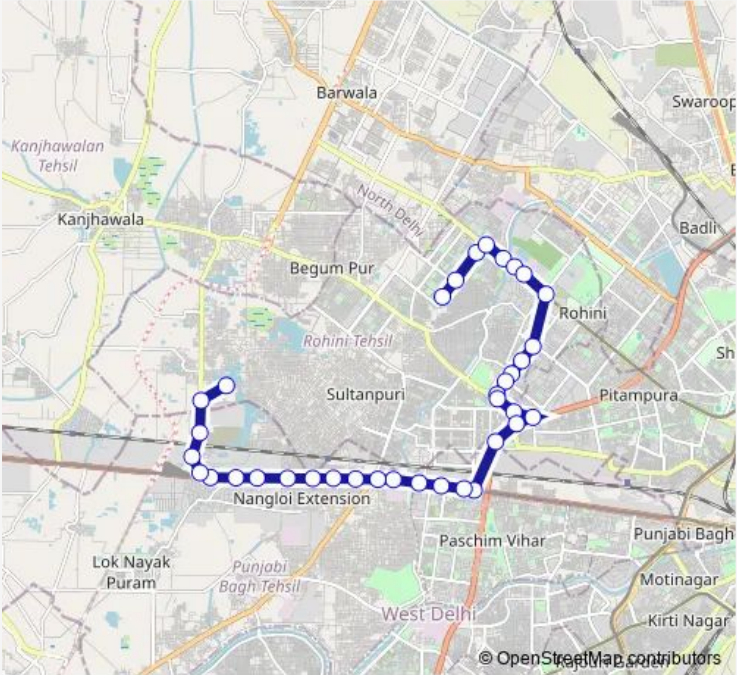

Bus 141stldown2

[Go to website](#)

Direction
 Rohini Sec 23 (Green Hill Aptt.) — Rani Khera Depot 1
 36 stops
[Open route schedule](#)

- Rohini Sec 23 (Green Hill Aptt.)
- Hanuman Mandir Rohini Sec 24
- Rohini Sec 24 Dear Satguru Sewaram Crossing
- Dera Satguru Sewaram Sahai Sec 24/25 Crossing
- Sec-24 Rohini Main Road
- Rithala Village
- Pal Colony
- Rithala Metro Station
- Visram Chowk
- Rohini Sec-3/4 Xing
- Avantika Sec 1
- Rohini Sec 2
- Avantika Crossing (Chhotu Ram Marg)
- Avantika Xing
- Mangolpur Kalan Village
- Mangol Pur School (Kanjhawla Road)
- West Enclave (Orr)
- Mangol Puri B Block (Orr)
- Peera Garhi Metro Station
- Udyog Nagar
- Inder Enclave

Route schedule
 Rohini Sec 23 (Green Hill Aptt.) — Rani Khera Depot 1

Monday	04:28-22:53
Tuesday	04:28-22:53
Wednesday	04:28-22:53
Thursday	04:28-22:53
Friday	04:28-22:53
Saturday	04:28-22:53
Sunday	04:28-22:53

Route info
 Direction: Rohini Sec 23 (Green Hill Aptt.)
 Stops: 36
 Trip Duration: 1 hour 11 min

Jwala Puri / Nangloi Depot

Surajmal Stadium

Sultanpuri Crossing

Nangloi Metro Station

Nangloi JJ Colony Lokesh Cinema