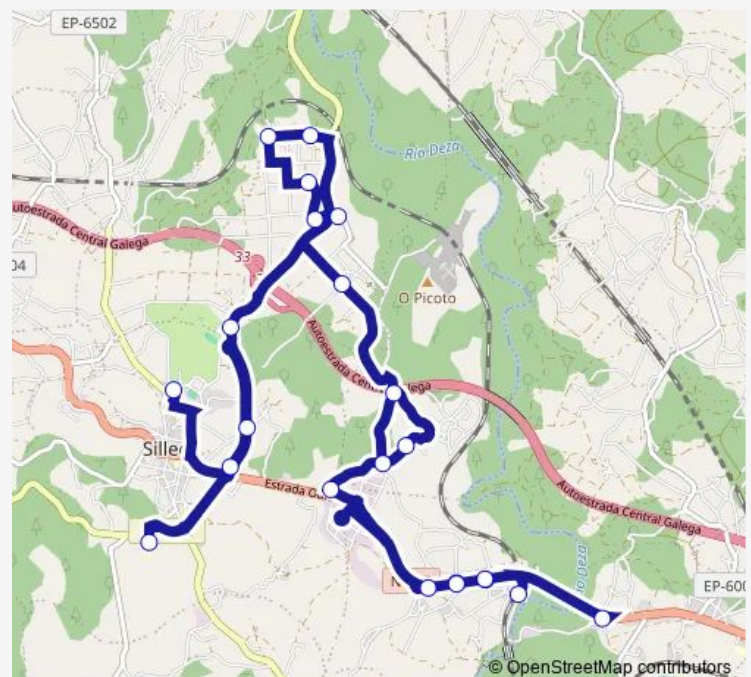

### Direction

Eirexe (dereita) — Ceip de Silleda

22 stops

[Open route schedule](#)

Eirexe (dereita)

Taboada I (dereita)

Taboada II (dereita)

Borralla (Estación Tren)

### Route schedule

Eirexe (dereita) — Ceip de Silleda

Monday 08:01

Tuesday 08:01

Wednesday 08:01

Thursday 08:01

Friday 08:01

Saturday —

### Route info

Direction: Eirexe (dereita)

Stops: 22

Trip Duration: 0 hour 46 min

■ XG86042 — Ceip de Silleda-Eirexe (dereita)

XG86042 Bus time schedules and route maps are available in an offline PDF at [busmaps.com](https://busmaps.com). Use the [busmaps.com](https://busmaps.com) website to see live bus times, train schedule or subway schedule, and step-by-step directions for all public transit in Silleda