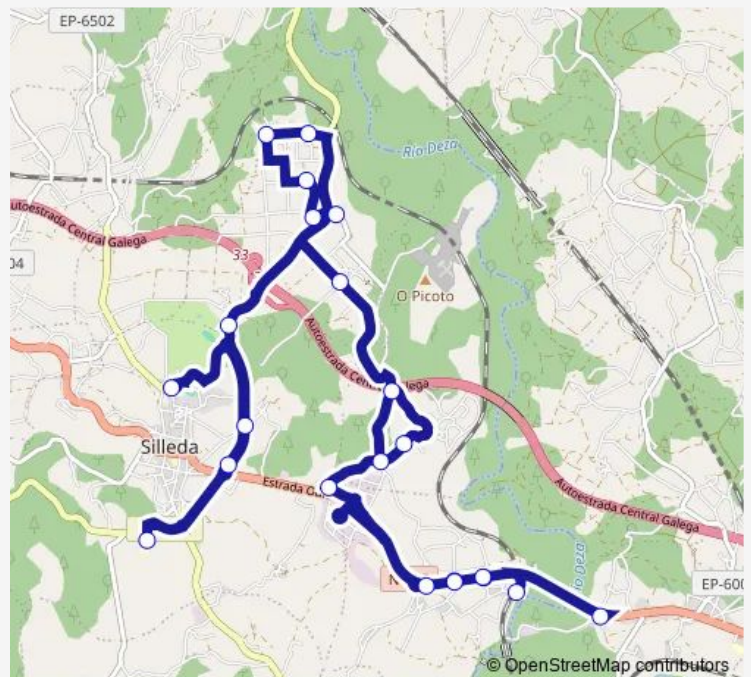

### Direction

Eirexe (dereita) — Ceip de Silleda

22 stops

[Open route schedule](#)

Eirexe (dereita)

Taboada I (dereita)

Taboada II (dereita)

Borralla (Estación Tren)

### Route schedule

Eirexe (dereita) — Ceip de Silleda

Monday 08:01

Tuesday 08:01

Wednesday 08:01

Thursday 08:01

Friday 08:01

Saturday —

### Route info

Direction: Eirexe (dereita)

Stops: 22

Trip Duration: 0 hour 46 min

■ Xg86042 — Ceip de Silleda-Eirexe (dereita)

Xg86042 Bus time schedules and route maps are available in an offline PDF at [busmaps.com](https://busmaps.com). Use the [busmaps.com](https://busmaps.com) website to see live bus times, train schedule or subway schedule, and step-by-step directions for all public transit in Silleda