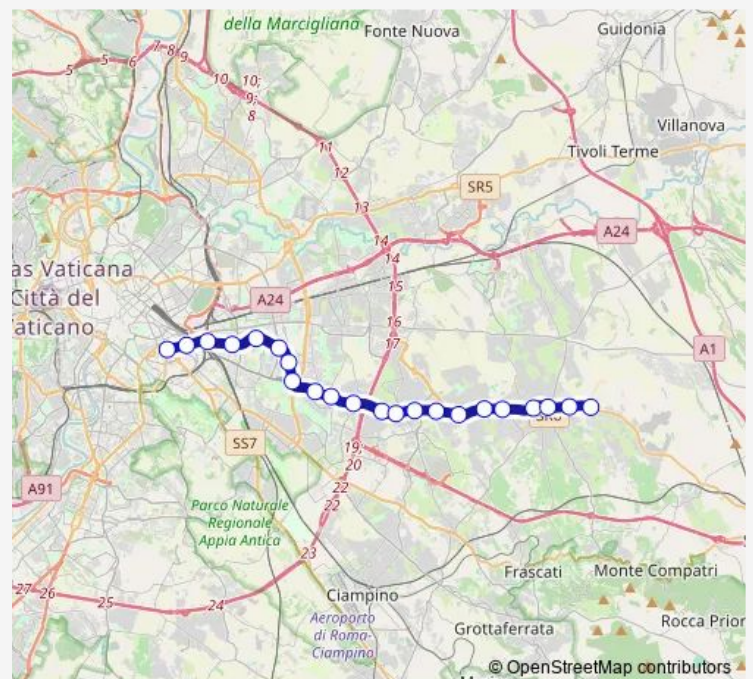

Malatesta

Pigneto

Lodi

Route schedule

Monte Compatri/Pantano — San Giovanni

Monday 05:30-20:30

Tuesday 05:30-20:30

Wednesday 05:30-20:30

Thursday 05:30-20:30

Friday 05:30-20:30

Saturday 05:30-20:30

Sunday 05:30-20:30

Route info

Direction: Monte Compatri/Pantano

Stops: 22

Trip Duration: 0 hour 37 min

■ Mec — Metro C

BusMaps

Direction

San Giovanni — Monte Compatri/Pantano

22 stops

[Open route schedule](#)

San Giovanni

Lodi

Wednesday 05:30-21:00

Thursday 05:30-21:00

Friday 05:30-21:00

Saturday 05:30-21:00

Sunday 05:30-21:00

Route info

Direction: San Giovanni

Stops: 22