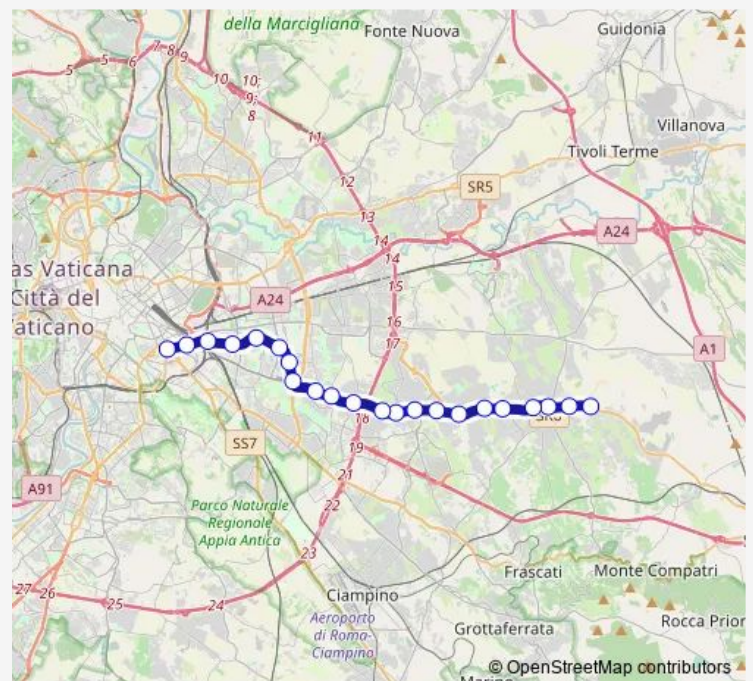

Malatesta

Pigneto

Lodi

Route schedule

Monte Compatri/Pantano — San Giovanni

Monday 05:30-23:30

Tuesday 05:30-20:30

Wednesday 05:30-20:30

Thursday 05:30-20:30

Friday 05:30-20:30

Saturday 05:30-20:30

Sunday 05:30-20:30

Route info

Direction: Monte Compatri/Pantano

Stops: 22

Trip Duration: 0 hour 37 min

MEC — Metro C

BusMaps

Direction

San Giovanni — Monte Compatri/Pantano

22 stops

[Open route schedule](#)

San Giovanni

Lodi

Wednesday 05:30-21:00

Thursday 05:30-21:00

Friday 05:30-21:00

Saturday 05:30-21:00

Sunday 05:30-21:00

Route info

Direction: San Giovanni

Stops: 22