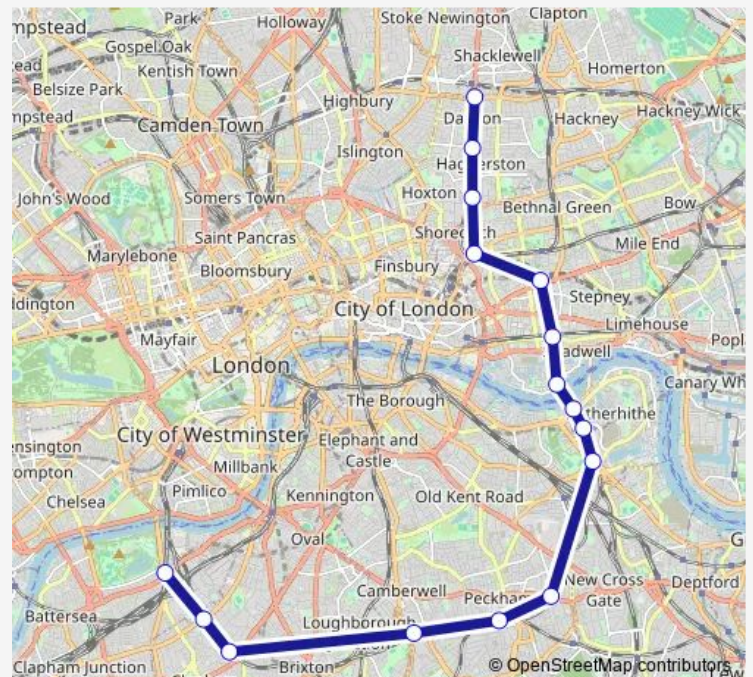

### Direction

Battersea Park — Dalston Junction

16 stops

[Open route schedule](#)

Battersea Park

Wandsworth Road

Clapham High Street

Denmark Hill

Shoreditch High Street

Hoxton

Haggerston

Dalston Junction

### Route schedule

Battersea Park — Dalston Junction

Monday 06:33-23:03

Tuesday 06:33-23:03

Wednesday 06:33-23:03

Thursday 06:33-23:03

Friday 06:33-23:03

Saturday —

### Route info

Direction: Battersea Park

Stops: 16

Trip Duration: 0 hour 41 min

■ Lo:Bak->Dij — LO train service from BAK to Dij

Lo:Bak->Dlj Rail time schedules and route maps are available in an offline PDF at busmaps.com. Use the busmaps.com website to see live bus times, train schedule or subway schedule, and step-by-step directions for all public transit in London