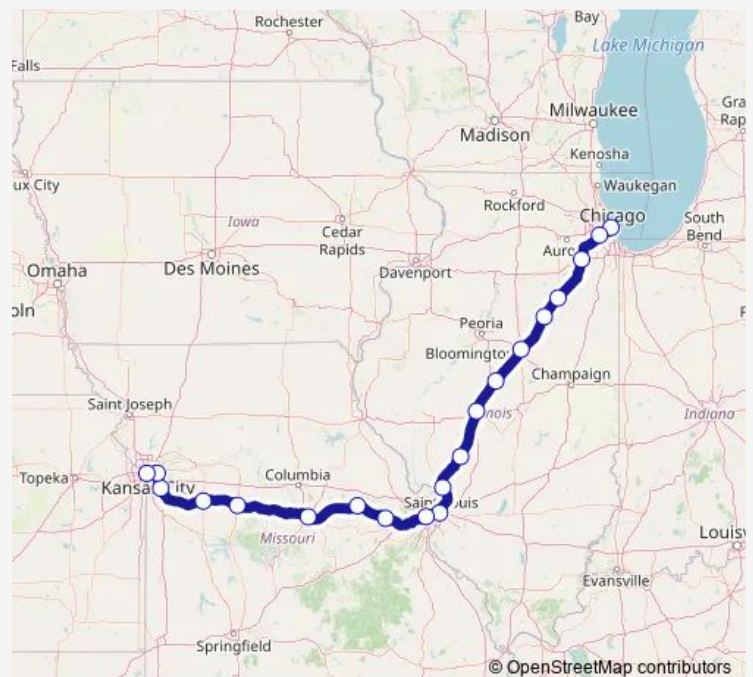

Washington Amtrak Station

Hermann

Jefferson City Amtrak Station

Sedalia Amtrak Station

Warrensburg Amtrak Station

Lee'S Summit Amtrak

Independence Amtrak Station

Kansas City

Route schedule

Chicago Union Station — Kansas City

Monday 10:50

Tuesday 10:50

Wednesday 10:50

Thursday 10:50

Friday 10:50

Saturday 10:50

Sunday 10:50

Route info

Direction: Chicago Union Station

Stops: 20

Trip Duration: 11 hour 1 min

Lincoln Service Missouri River Runner

Direction

Kansas City — Chicago Union Station

20 stops

[Open route schedule](#)

Kansas City

Independence Amtrak Station

Lee'S Summit Amtrak

Warrensburg Amtrak Station

Sedalia Amtrak Station

Jefferson City Amtrak Station