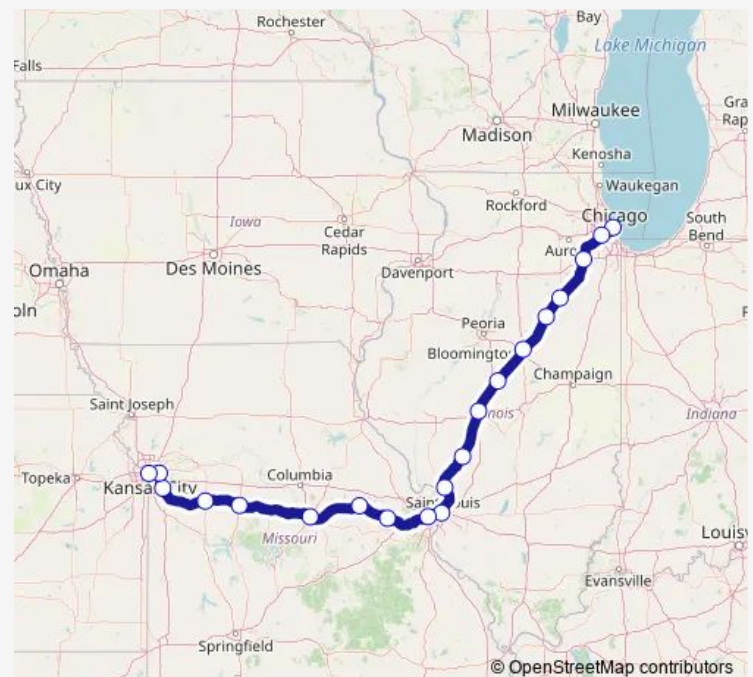

Washington Amtrak Station

Hermann

Jefferson City Amtrak Station

Sedalia Amtrak Station

Warrensburg Amtrak Station

Lee'S Summit Amtrak

Independence Amtrak Station

Kansas City

### Route schedule

Chicago Union Station — Kansas City

Monday 10:50

Tuesday 10:50

Wednesday 10:50

Thursday 10:50

Friday 10:50

Saturday 10:50

### Route info

Direction: Chicago Union Station

Stops: 20

Trip Duration: 11 hour 1 min

**Direction**

Kansas City — Chicago Union Station

20 stops

[Open route schedule](#)

Kansas City

Independence Amtrak Station

Lee'S Summit Amtrak

Warrensburg Amtrak Station

Sedalia Amtrak Station

Jefferson City Amtrak Station

Hermann

Washington Amtrak Station