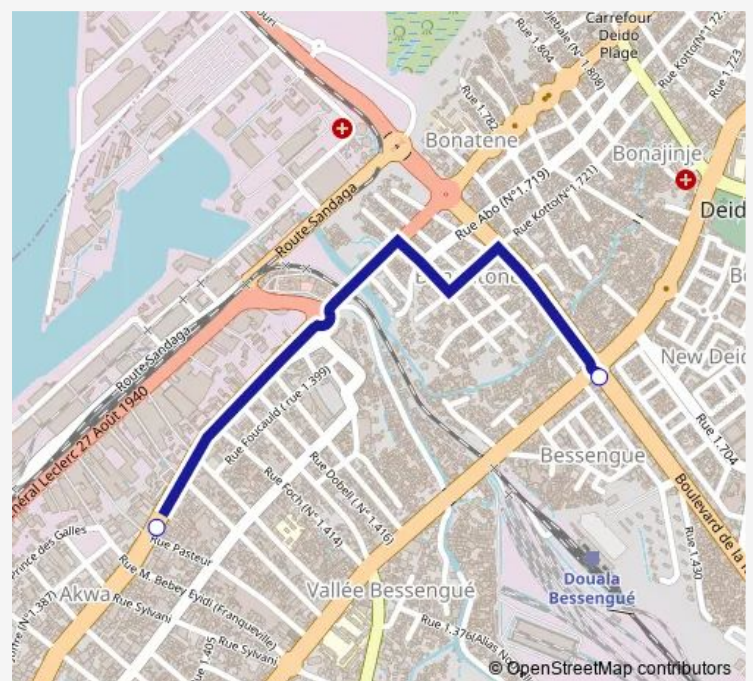

Communal Taxi Service Immeuble Socar to Feu Rouge Bessenguè

[Go to website](#)

Direction

Immeuble Socar — Feu Rouge Bessenguè

2 stops

[Open route schedule](#)

Immeuble Socar

Feu Rouge Bessenguè

Route schedule

Immeuble Socar — Feu Rouge Bessenguè

Monday	10:21
Tuesday	10:21
Wednesday	10:21
Thursday	10:21
Friday	10:21
Saturday	10:21
Sunday	10:21

Route info

Direction: Immeuble Socar

Stops: 2

Trip Duration: 0 hour 9 min

Immeuble Socar to Feu Rouge Bessenguè

Communal Taxi Service time schedules and route maps are available in an offline PDF at busmaps.com. Use the busmaps.com website to see live bus times, train schedule or subway schedule, and step-by-step directions for all public transit in Douala