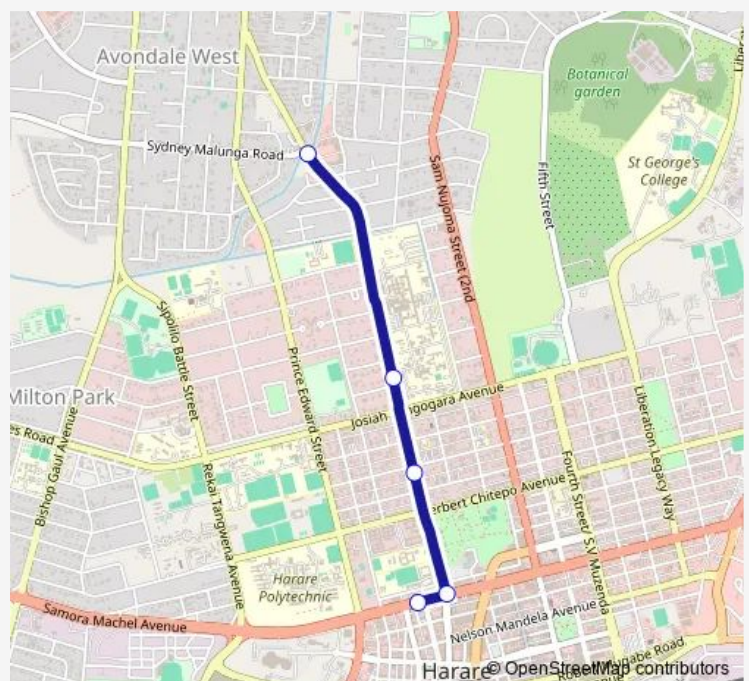

Communal Taxi Service Avondale Shops to Leopold Takawira Hub

[Go to website](#)

Direction

Avondale Shopping Centre — Leopold Takawira Hub

5 stops

[Open route schedule](#)

Avondale Shopping Centre

Parirenyatwa Hospital

Embassy of Canada

Leopold Takawira Hub

Leopold Takawira Hub

Route schedule

Avondale Shopping Centre — Leopold Takawira Hub

Monday	14:11
Tuesday	14:11
Wednesday	14:11
Thursday	14:11
Friday	14:11
Saturday	14:11
Sunday	14:11

Route info

Direction: Avondale Shopping Centre

Stops: 5

Trip Duration: 0 hour 12 min

Avondale Shops to Leopold Takawira Hub

Communal Taxi Service time schedules and route maps are available in an offline PDF at busmaps.com. Use the busmaps.com website to see live bus times, train schedule or subway schedule, and step-by-step directions for all public transit in Harare