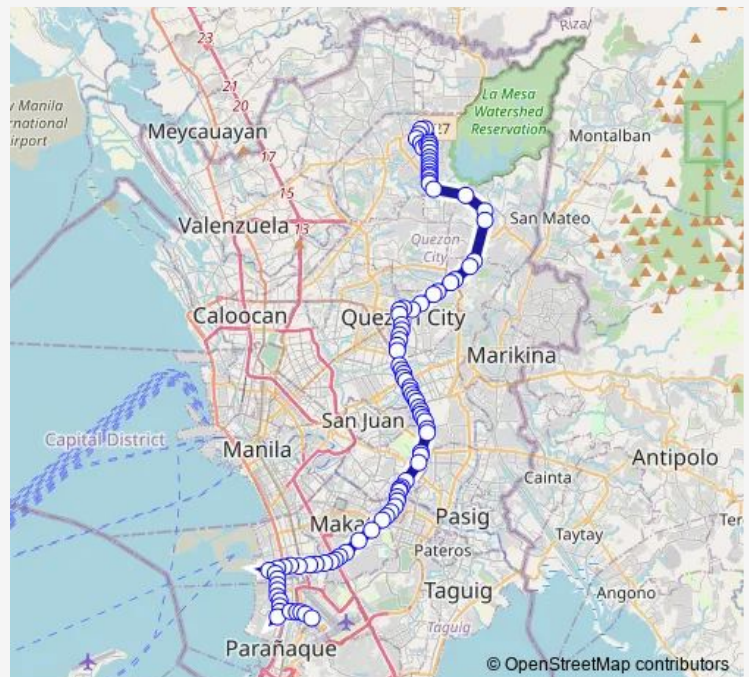

Mindanao Avenue, Quezon City

Regalado Highway / Mindanao Avenue Intersection, Quezon City

Regalado Highway, Quezon City

Regalado Highway, Quezon City

Regalado Highway / Sforza Intersection, Quezon City

Regalado Highway / Brookside Intersection, Quezon City

Regalado Highway, Quezon City

Regalado Highway, Quezon City

Regalado Highway, Quezon City

Regalado Highway, Quezon City

Regalado Highway, Quezon City

Regalado Highway / Burbank Intersection Quezon City

Regalado Highway, Quezon City

Route schedule

Quirino Highway / Maligaya Intersection, Caloocan City — Naia Rd, Parañaque City, Manila

Monday 00:00

Tuesday 00:00

Wednesday 00:00

Thursday 00:00

Friday 00:00

Saturday 00:00

Sunday 00:00

Route info

Direction: Quirino Highway / Maligaya Intersection, Caloocan City

Stops: 99

Trip Duration: 3 hour 3 min

Naia SM Fairview

Regalado Highway / Commonwealth Avenue Intersection,
Quezon City