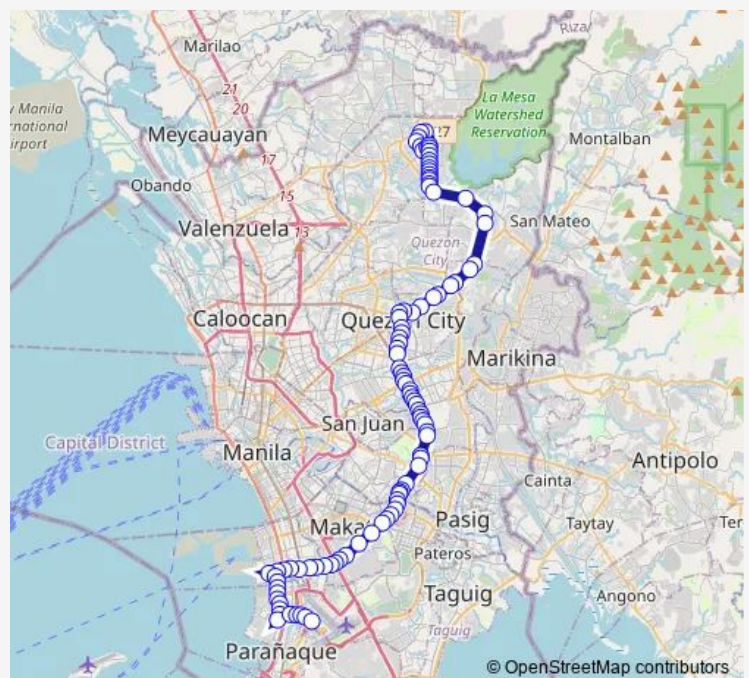

Regalado Highway / Mindanao Avenue Intersection, Quezon City

Regalado Highway, Quezon City

Regalado Highway, Quezon City

Regalado Highway / Sforza Intersection, Quezon City

Regalado Highway / Brookside Intersection, Quezon City

Regalado Highway, Quezon City

Regalado Highway, Quezon City

Regalado Highway, Quezon City

Regalado Highway, Quezon City

Regalado Highway, Quezon City

Regalado Highway / Burbank Intersection Quezon City

Regalado Highway, Quezon City

### Route schedule

Quirino Highway / Maligaya Intersection, Caloocan City —  
Naia Rd, Parañaque City, Manila

Monday 00:00

Tuesday 00:00

Wednesday 00:00

Thursday 00:00

Friday 00:00

Saturday 00:00

### Route info

Direction: Quirino Highway / Maligaya Intersection,  
Caloocan City

Stops: 99

Trip Duration: 3 hour 3 min

Naia SM Fairview

Regalado Highway / Commonwealth Avenue Intersection,  
Quezon City

Total Fairview, Commonwealth Avenue, Quezon City