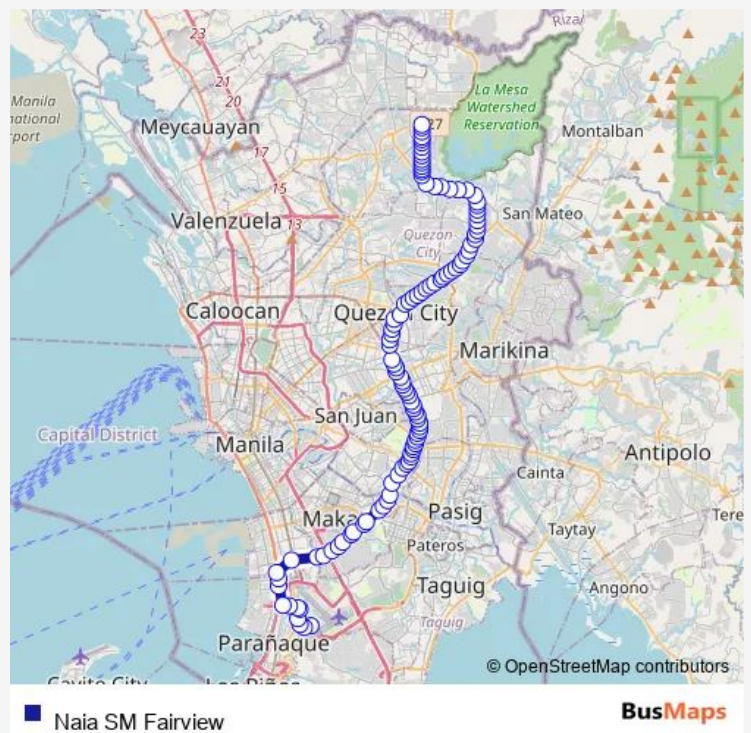

Bus Naia SM Fairview

[Go to website](#)

Direction
 Natalia, Parañaque City, Manila — SM Public Transport Terminal, Regalado Highway, Quezon City
 113 stops
[Open route schedule](#)

- Natalia, Parañaque City, Manila
- Maria, Parañaque City, Manila
- Terminal 1 Arrivals Area Rd, Ninoy Aquino International Airport, Parañaque City, Manila
- Ninoy Aquino Ave, Lungsod ng Pasay, Manila
- Naia Rd / Imelda Ave Intersection, Parañaque City, Manila
- Naia Rd, Parañaque City, Manila
- Naia Rd, Parañaque City, Manila
- Naia Rd / Quirino Ave Intersection, Parañaque City, Manila
- Roxas Blvd / T. Claudio Intersection, Parañaque City, Manila
- Roxas Blvd / C. Rivera Intersection, Parañaque City, Manila
- Roxas Blvd / Redemptorist Road Intersection, Parañaque City, Manila
- Epifanio de los Santos Avenue, Lungsod ng Pasay
- Epifanio de los Santos Avenue, Lungsod ng Makati, Manila
- Epifanio de los Santos Avenue, Lungsod ng Makati, Manila
- MRT-3 Magallanes Station, Edsa, Makati City, Manila
- Epifanio de los Santos Av, Makati City, Manila
- Epifanio de los Santos Av, Makati City, Manila
- Ayala Mrt

Route schedule

Natalia, Parañaque City, Manila — SM Public Transport Terminal, Regalado Highway, Quezon City

Monday	00:00
Tuesday	00:00
Wednesday	00:00
Thursday	00:00
Friday	00:00
Saturday	00:00
Sunday	00:00

Route info

Direction: Natalia, Parañaque City, Manila
 Stops: 113
 Trip Duration: 2 hour 52 min

Epifanio de los Santos Avenue / Mckinley Rd Intersection,
Makati City, Manila

MRT-3 Buendia Station, Makati City, Manila