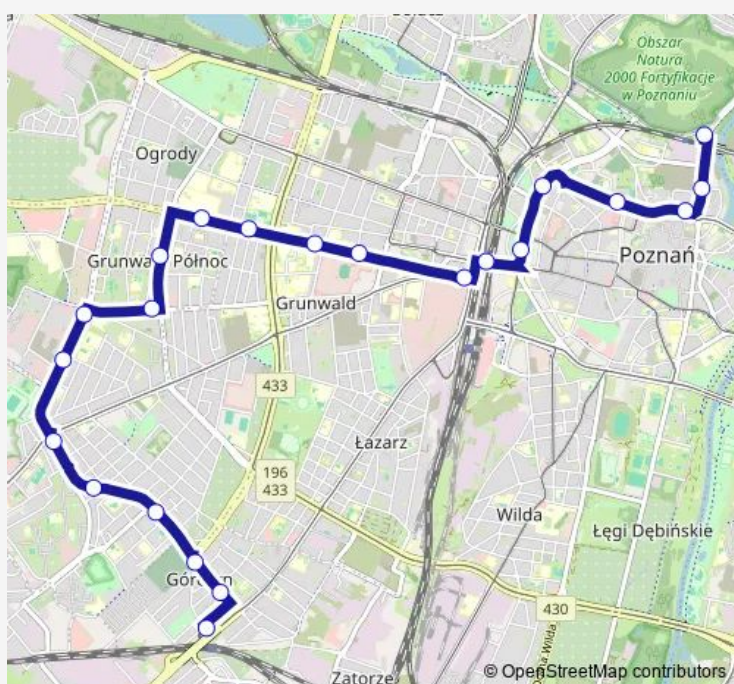

Solna

Małe Garbary

Garbary Pkm

Route schedule

Górczyn Pkm — Garbary Pkm

Monday 04:58-22:49

Tuesday 04:58-22:49

Wednesday 04:58-22:49

Thursday 04:58-22:49

Friday 04:58-22:49

Saturday 04:48-22:49

Sunday 05:50-22:49

Route info

Direction: Górczyn Pkm

Stops: 21

Trip Duration: 0 hour 42 min

163 — Garbary PKM - Górczyn Pkm|Górczyn PKM - Garbary Pkm

Direction

Garbary Pkm — Górczyn Pkm

22 stops

[Open route schedule](#)

Garbary Pkm

Grochowe Łąki

Małe Garbary

Thursday 04:47-22:47

Friday 04:47-22:47

Saturday 04:47-22:47

Sunday 05:47-22:47

Route info

Direction: Garbary Pkm

Stops: 22

Trip Duration: 0 hour 38 min