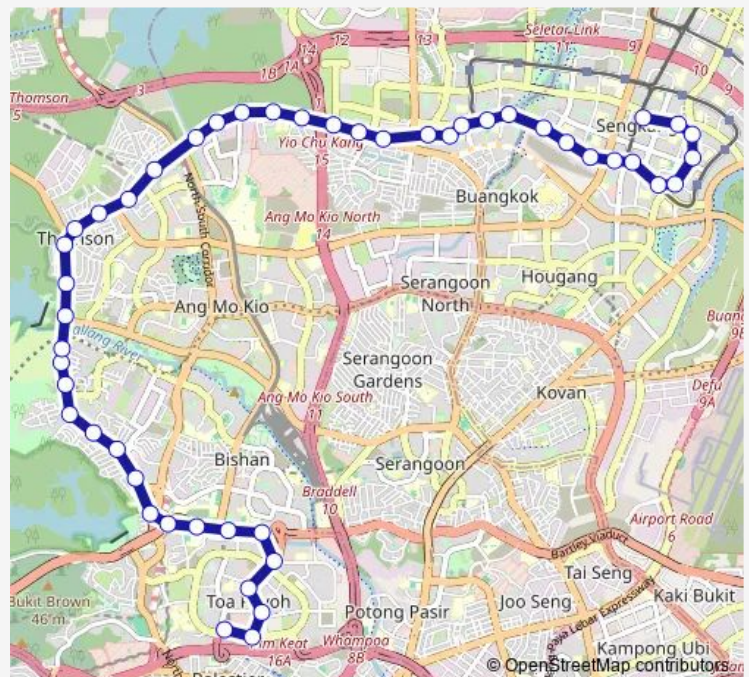

Opp Shunfu Est

Bef Thomson Ridge

Upp Thomson Stn Exit 5

Bef Windsor Pk Rd

Opp Flame Tree Pk

Opp Faber Gdn

Bef Ang Mo Kio Ave 1

Bef adana at thomson

Opp Sembawang Hills Fc

Bef Yio Chu Kang Rd

Teachers' Housing Est

Route schedule

Toa Payoh Int — Sengkang Int

Monday	05:45
Tuesday	05:45
Wednesday	05:45
Thursday	05:45
Friday	05:45
Saturday	05:45
Sunday	06:00

Route info

Direction: Toa Payoh Int

Stops: 48

Trip Duration: 1 hour 16 min

163

BusMaps

Aft Munshi Abdullah Ave

Bef Lentor Stn Exit 5

Monday 05:30

Tuesday 05:30

Wednesday 05:30

Thursday 05:30

Friday 05:30

Saturday 05:30

Sunday 05:50

Route info