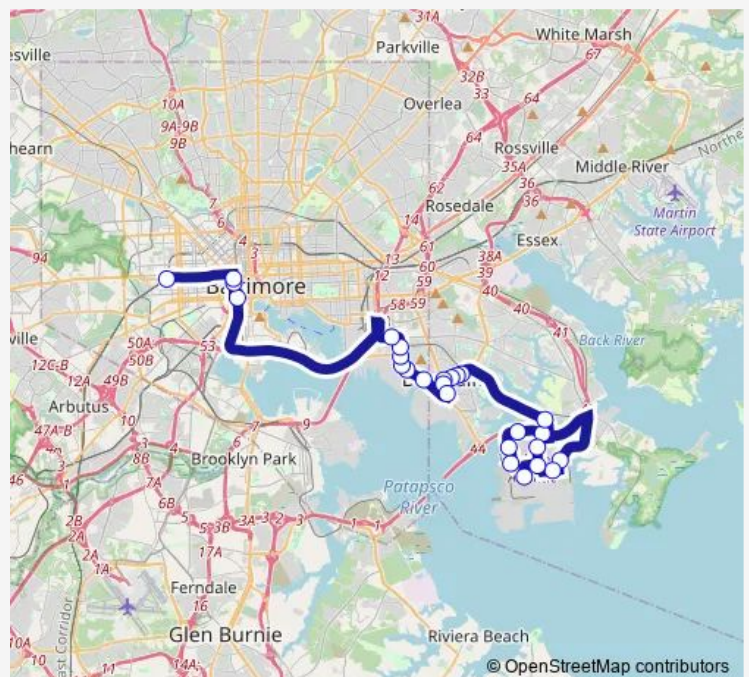

Dunmanway & Dunran RD eb

Dunmanway & Liberty Pkwy eb

Dunmanway & Yorkway eb

Sollers Point RD & Merritt Ave

Gotham Greens

Tradepoint Atlantic Amazon

Tradepoint Atlantic Under Armour

Tradepoint Atlantic Amazon Mtn6

### Route schedule

West Baltimore Marc Station BAY 1 — Bethlehem Blvd & Peninsula Expy mb

Monday 03:20-01:38<sup>+1</sup>

Tuesday 03:20-01:38<sup>+1</sup>

Wednesday 03:20-01:38<sup>+1</sup>

Thursday 03:20-01:38<sup>+1</sup>

### Route info

Direction: West Baltimore Marc Station BAY 1

Stops: 26

Trip Duration: 1 hour 3 min

163 — West Baltimore Marc - Tradepoint

Tradepoint Atlantic Floor & Decor

Tradepoint Atlantic Shipyard

Tradepoint Atlantic Amazon #2 Dca6

## Direction

Bethlehem Blvd & Peninsula Expy mb — West Baltimore  
Marc Station BAY 1

26 stops

[Open route schedule](#)

Bethlehem Blvd & Peninsula Expy mb

Tradepoint Atlantic Shipyard

Tradepoint Atlantic Amazon #2 Dca6