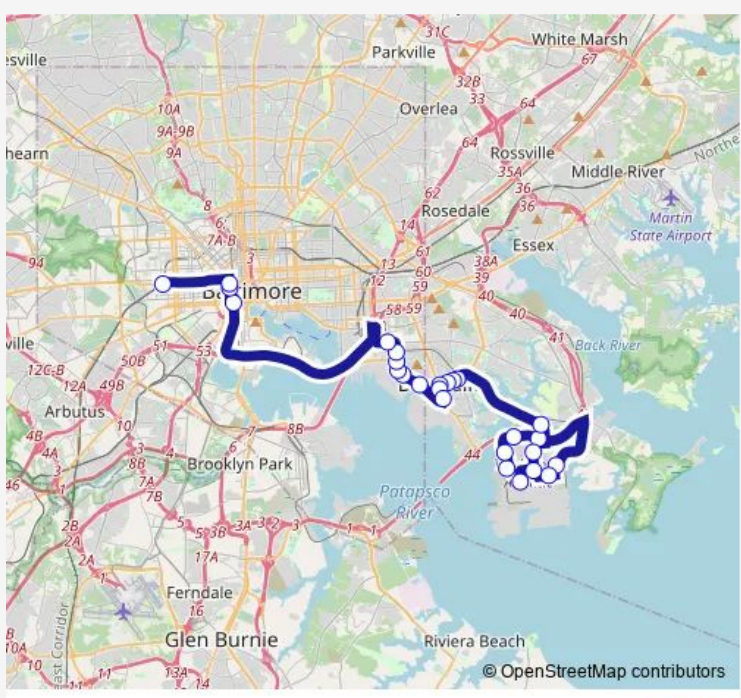

**Bus 163 West Baltimore Marc - Tradepoint**

[Go to website](#)

**Direction**  
 Bethlehem Blvd & Peninsula Expy mb — West Baltimore Marc Station BAY 1  
 26 stops  
[Open route schedule](#)

- Bethlehem Blvd & Peninsula Expy mb
- Tradepoint Atlantic Shipyard
- Tradepoint Atlantic Amazon #2 Dca6
- Tradepoint Atlantic Fedex
- Tradepoint Atlantic Amazon
- Tradepoint Atlantic Under Armour
- Tradepoint Atlantic Amazon Mtn6
- Tradepoint Atlantic Home Depot
- Tradepoint Atlantic Floor & Decor
- Gotham Greens
- Dunmanway & Yorkway wb
- Dunmanway & Liberty Pkwy wb
- Dunmanway & Dunran RD wb
- South Center PL & Shipping PL fs sb
- Dundalk Ave & Mornington Rd
- Dundalk Ave & Belclare Rd
- Dundalk Marine Terminal
- 2501 Broening HWY nb
- 2400 Broening HWY nb
- 2200 Broening HWY nb
- 2010 Broening HWY & Amazon Fulfillment Center sb

**Route schedule**  
 Bethlehem Blvd & Peninsula Expy mb — West Baltimore Marc Station BAY 1

Monday	03:50-00:35 <sup>+1</sup>
Tuesday	03:50-00:35 <sup>+1</sup>
Wednesday	03:50-00:35 <sup>+1</sup>
Thursday	03:50-00:35 <sup>+1</sup>
Friday	03:50-00:35 <sup>+1</sup>
Saturday	03:50-00:30 <sup>+1</sup>
Sunday	03:50-00:30 <sup>+1</sup>

**Route info**  
 Direction: Bethlehem Blvd & Peninsula Expy mb  
 Stops: 26  
 Trip Duration: 1 hour 5 min

163 — West Baltimore Marc - Tradepoint **BusMaps**

Holabird AVE & Broening HWY fs wb

Howard ST & Pratt ST ns (Convention Center)

## Route info

Direction: West Baltimore Marc Station BAY 1

Stops: 27

Trip Duration: 1 hour 2 min

Tradepoint Atlantic Amazon #2 Dca6

Tradepoint Atlantic Fedex

Bethlehem Blvd & Peninsula Expy mb

163 Bus time schedules and route maps are available in an offline PDF at [busmaps.com](https://busmaps.com). Use the [busmaps.com](https://busmaps.com) website to see live bus times, train schedule or subway schedule, and step-by-step directions for all public transit in Baltimore