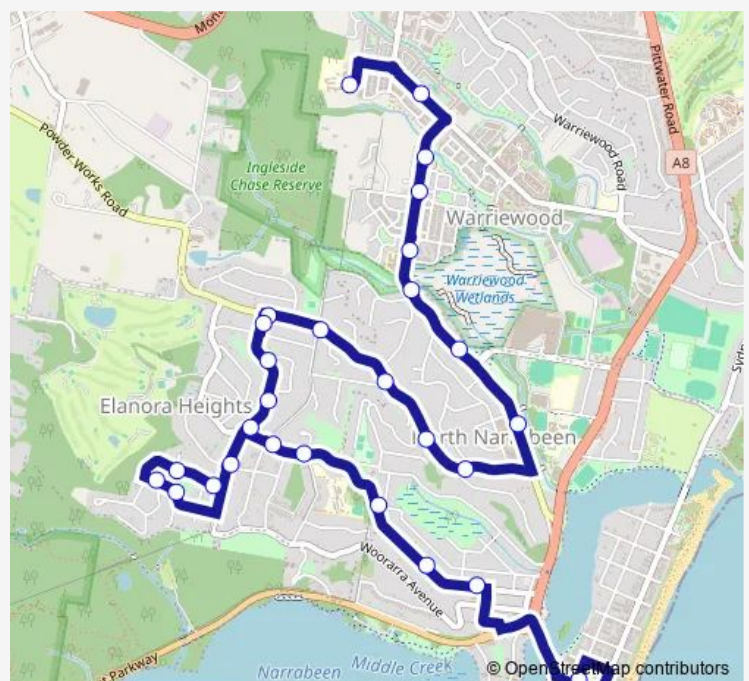

Tuesday 08:20

Wednesday 08:20

Thursday 08:20

Friday —

Saturday —

Sunday —

Route info

Direction: Mater Maria College

Stops: 28

Trip Duration: 0 hour 28 min

163 — Mater Maria College to St Joseph PS via Elanora Heights **BusMaps**

Maralinga Av Opp Wakooka Av

Elanora Rd Opp Coolangatta Av

Anana Rd Opp Elanora Rd

Anana Rd Before Rickard Rd