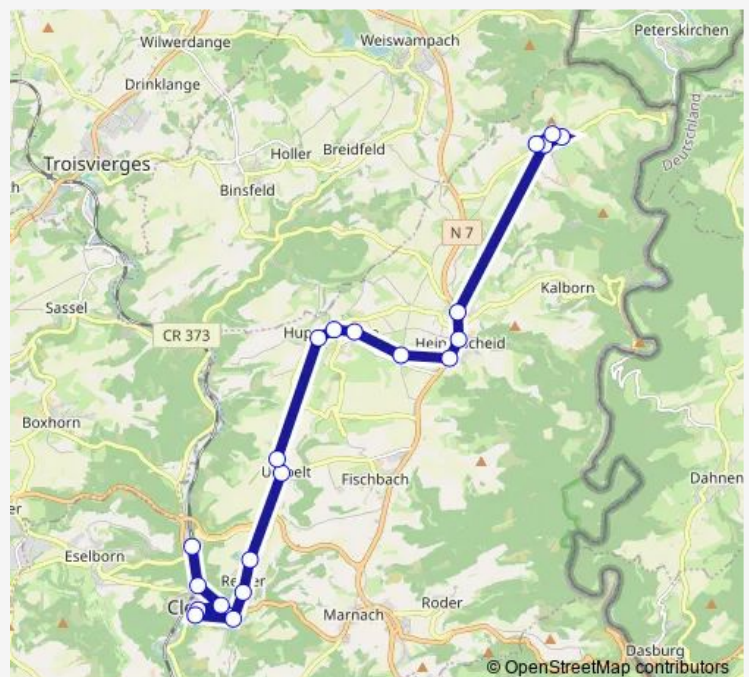

Lieler, Schull

Lieler, Beim Biereg

Lieler, Om Knupp

Route schedule

Clervaux, Gare routière/Lycée — Lieler, Om Knupp

Monday 06:26-23:26

Tuesday 06:26-23:26

Wednesday 06:26-23:26

Thursday 06:26-23:26

Friday 06:26-23:26

Saturday 06:26-23:26

Sunday 08:26-22:26

Route info

Direction: Clervaux, Gare routière/Lycée

Stops: 21

Trip Duration: 0 hour 24 min

163

BusMaps

Direction

Lieler, Gässelchen — Clervaux, Gare routière/Lycée

22 stops

[Open route schedule](#)

Lieler, Gässelchen

Lieler, Schull

Wednesday 05:09-22:09

Thursday 05:09-22:09

Friday 05:09-22:09

Saturday 05:09-22:09

Sunday 07:09-21:09

Route info

Direction: Lieler, Gässelchen

Stops: 22