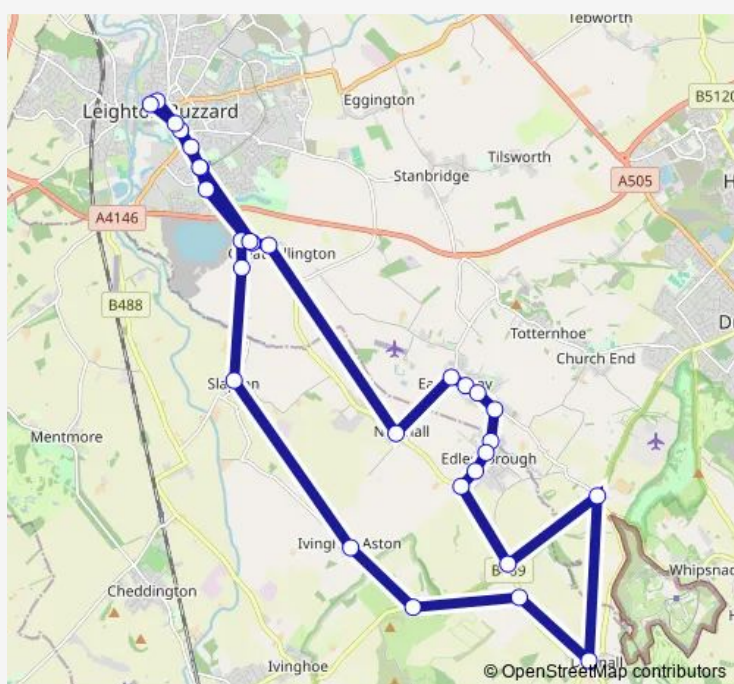

Warren Close

Narrow Gauge Railway

Morrisons

West Street

Route schedule

Combined School — West Street

Monday

—

Saturday

08:50

Sunday

—

Route info

Direction: Combined School

Stops: 14

Trip Duration: 0 hour 23 min

163 — Leighton Buzzard - Edlesborough - Leighton Buzzard

Direction

Combined School — High Street

15 stops

[Open route schedule](#)

Combined School

Playing Fields

Moor End

Moor End

School Lane

Wallace Drive

Northall Road

The Swan PH

Leighton Road

Hill View Lane

Warren Close