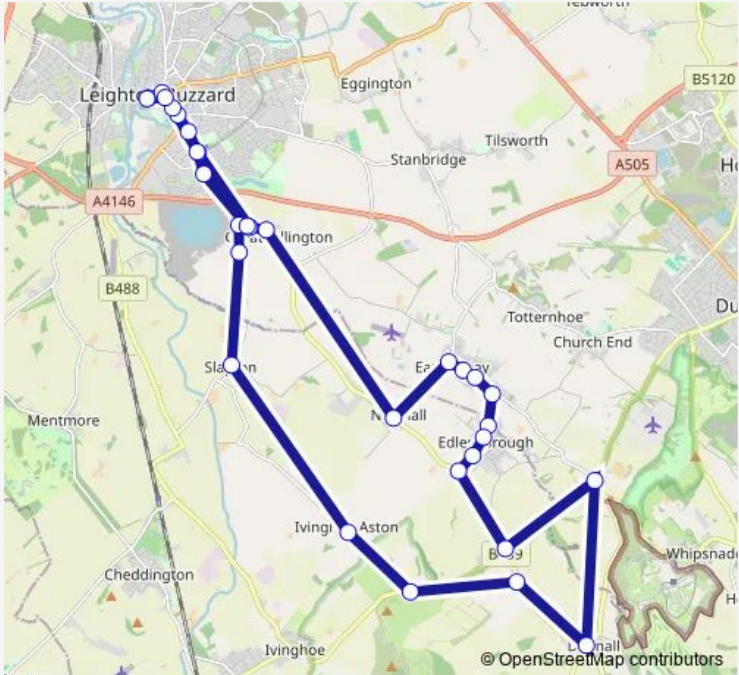

Bus 163 Leighton Buzzard - Edlesborough - Leighton Buzzard

[Go to website](#)

Direction
 Combined School — West Street

14 stops

[Open route schedule](#)

- Combined School
- Playing Fields
- Moor End
- Moor End
- School Lane
- Wallace Drive
- Northall Road
- The Swan PH
- Leighton Road
- Hill View Lane
- Warren Close
- Narrow Gauge Railway
- Morrisons
- West Street

Route schedule
 Combined School — West Street

Monday	—
Tuesday	—
Wednesday	—
Thursday	—
Friday	—
Saturday	08:50
Sunday	—

Route info

Direction: Combined School

Stops: 14

Trip Duration: 0 hour 23 min

163 — Leighton Buzzard - Edlesborough - Leighton Buzzard **BusMaps**

Direction

Combined School — High Street

15 stops

[Open route schedule](#)

Combined School

Playing Fields

Moor End

Moor End

School Lane

Wallace Drive

Northall Road

The Swan PH

Leighton Road

Hill View Lane

Warren Close

Narrow Gauge Railway