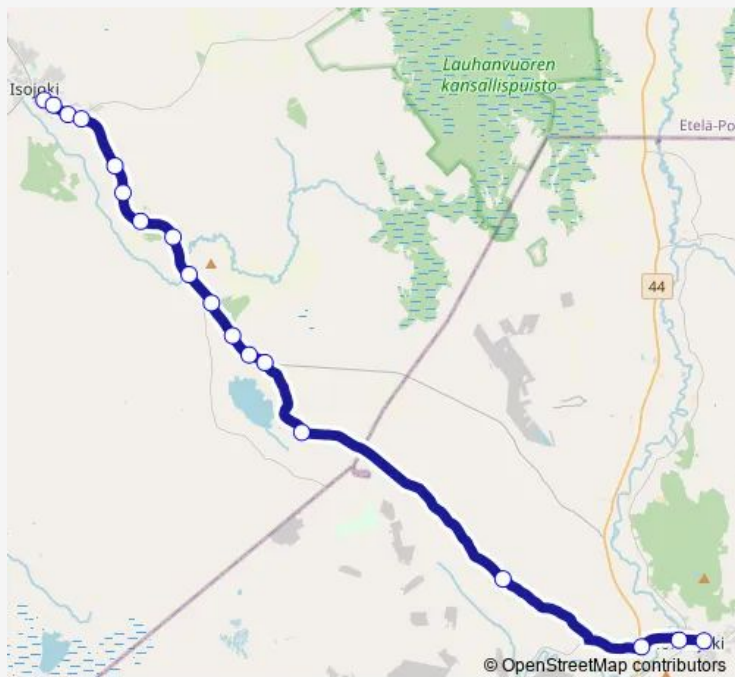

Route schedule

Isojoki — Honkajoen koulukeskus I

Monday 07:30

Tuesday 07:30

Wednesday 07:30

Thursday 07:30

Friday 07:30

Saturday —

Sunday —

Route info

Direction: Isojoki

Stops: 18

Trip Duration: 0 hour 25 min

163 — Isojoki - Honkajoen koulukeskus I

163 Bus time schedules and route maps are available in an offline PDF at busmaps.com. Use the busmaps.com website to see live bus times, train schedule or subway schedule, and step-by-step directions for all public transit in Isojoki