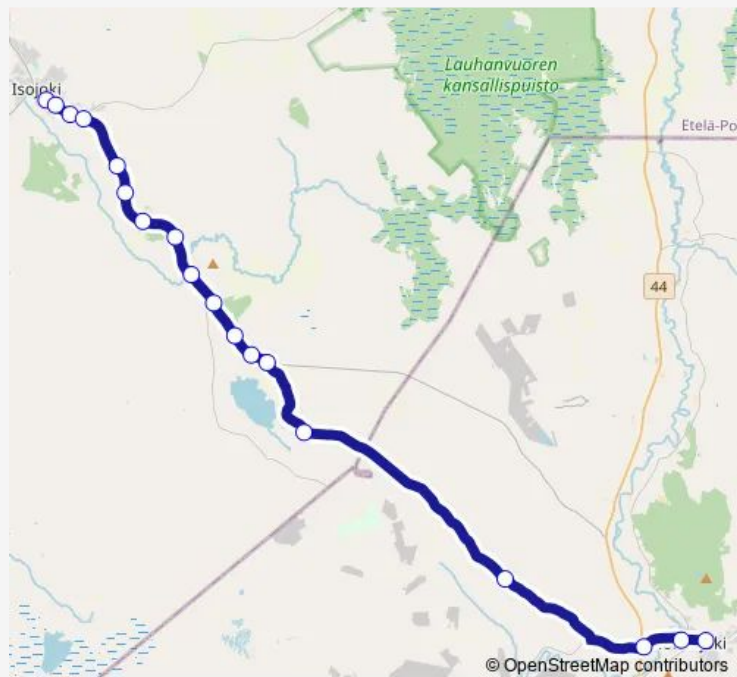

Route schedule

Isojoki — Honkajoen koulukeskus I

Monday	07:30
Tuesday	07:30
Wednesday	07:30
Thursday	07:30
Friday	07:30
Saturday	—
Sunday	—

Route info

Direction: Isojoki

Stops: 18

Trip Duration: 0 hour 25 min