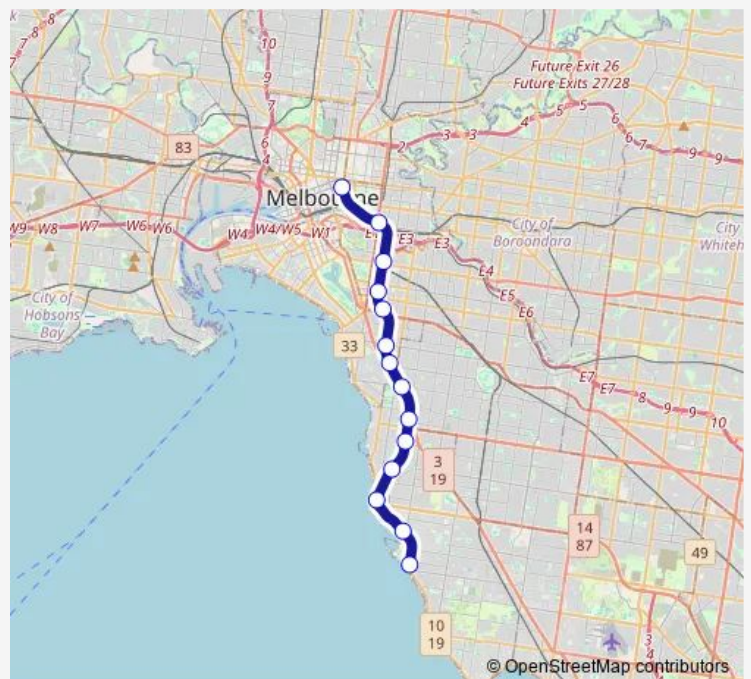

Route info

Direction: Sandringham Railway Station (Sandringham)

Stops: 14

Trip Duration: 1 hour 7 min

Sandringham — Sandringham - City

Direction

Parliament Railway Station (Melbourne City) — Sandringham Railway Station (Sandringham)

14 stops

[Open route schedule](#)

Parliament Railway Station (Melbourne City)

Richmond Railway Station (Richmond)

South Yarra Railway Station (South Yarra)

Prahran Railway Station (Prahran)

Windsor Railway Station (Windsor)

Direction

Moorabbin Railway Station (Moorabbin) — Sandringham Railway Station (Sandringham)

4 stops

[Open route schedule](#)

Moorabbin Railway Station (Moorabbin)

Brighton Beach Railway Station (Brighton)

Hampton Railway Station (Hampton)

Saturday —

Sunday —

Route info

Direction: Moorabbin Railway Station (Moorabbin)

Stops: 4

Trip Duration: 0 hour 20 min

Direction

undefined — undefined