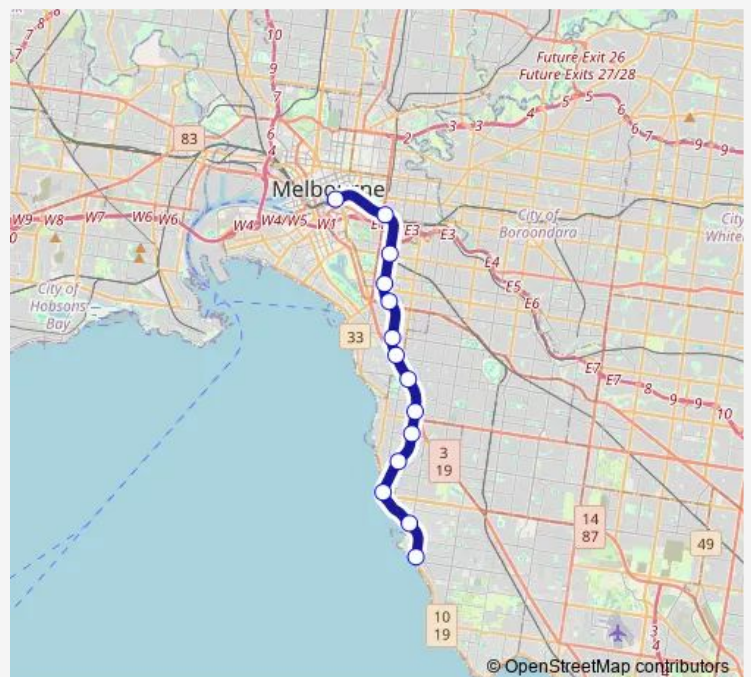

Elsternwick Railway Station (Elsternwick)

Gardenvale Railway Station (Brighton)

North Brighton Railway Station (Brighton)

Middle Brighton Railway Station (Brighton)

Brighton Beach Railway Station (Brighton)

Route info

Direction: Flinders Street Railway Station (Melbourne City)

Stops: 14

Trip Duration: 0 hour 30 min

■ Sandringham — Sandringham - City

Direction

Richmond Railway Station (Richmond) — Sandringham Railway Station (Sandringham)

13 stops

[Open route schedule](#)

Richmond Railway Station (Richmond)

South Yarra Railway Station (South Yarra)

Prahran Railway Station (Prahran)

Windsor Railway Station (Windsor)

Balaclava Railway Station (Balaclava)

Friday 21:53

Saturday —

Sunday 22:54

Route info

Direction: Richmond Railway Station (Richmond)

Stops: 13

Trip Duration: 0 hour 26 min

Direction