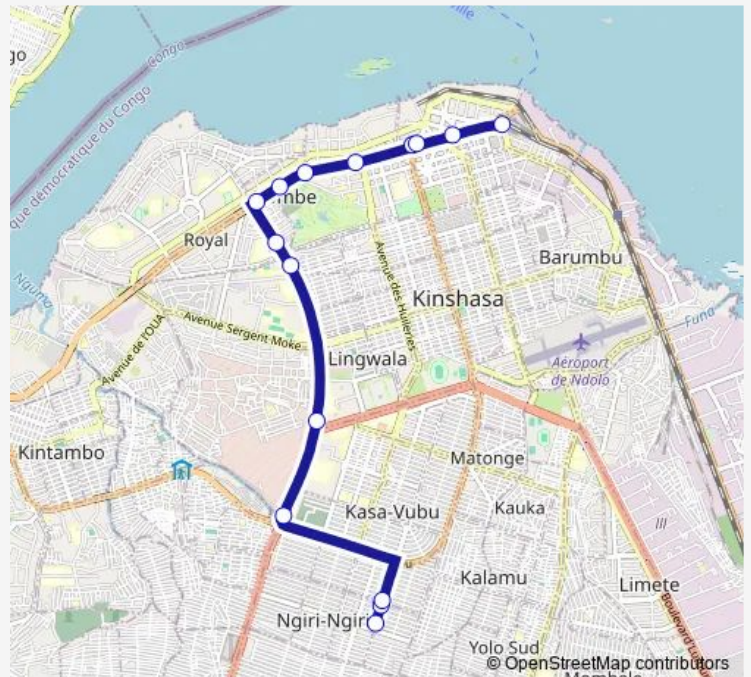

Monday 15:52

Tuesday 15:52

Wednesday 15:52

Thursday 15:52

Friday 15:52

Saturday —

Sunday —

Route info

Direction: unknown

Stops: 16

Trip Duration: 0 hour 33 min

■ Ngiri Ngiri _ Gare Centrale

Direction

unknown — unknown

15 stops

[Open route schedule](#)