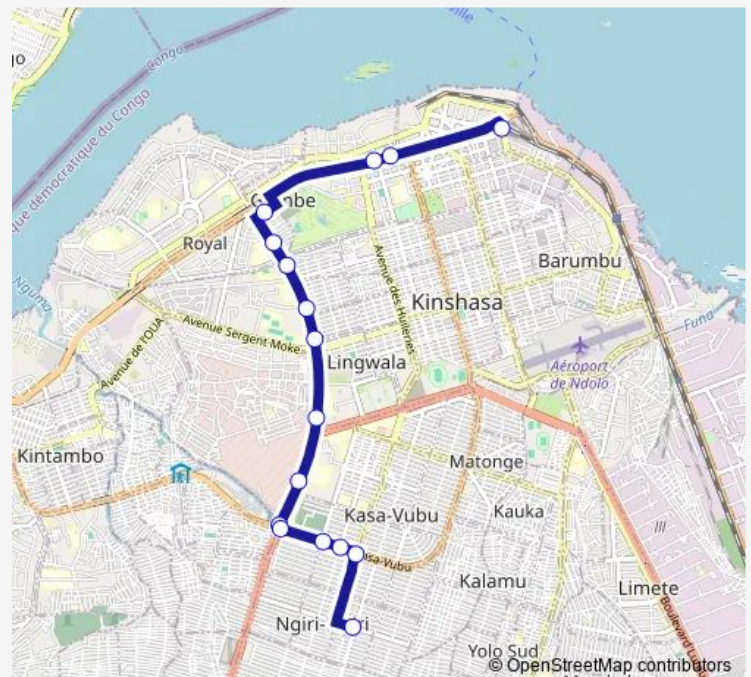

### Route schedule

unknown — unknown

Monday 08:49

Tuesday 08:49

Wednesday 08:49

Thursday 08:49

Friday 08:49

Saturday —

### Route info

Direction: unknown

Stops: 15

Trip Duration: 0 hour 40 min

■ Ngiri Ngiri \_ Gare Centrale

**Direction**

unknown — unknown

16 stops