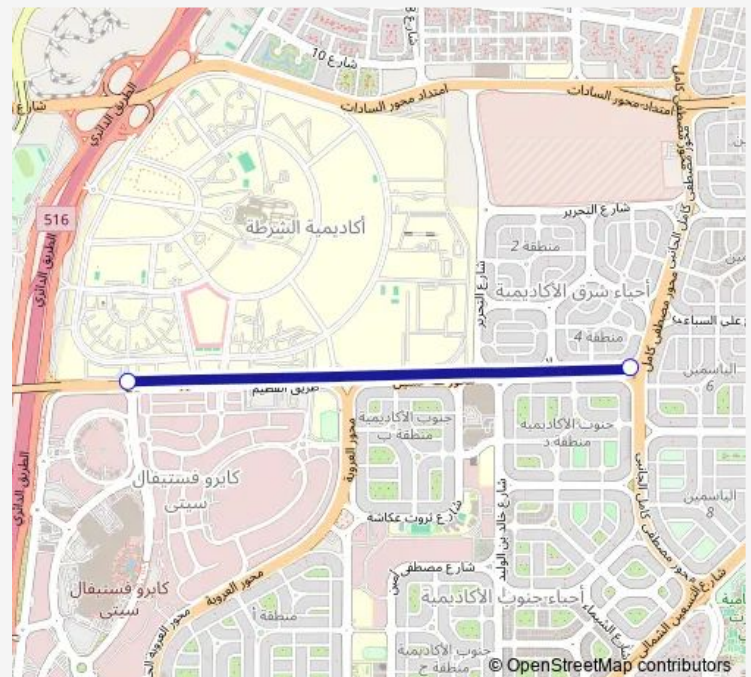

Bus Nc23 Police Academy (South)-Misr 2000

[Go to website](#)

Direction

Misr 2000 — Police Academy - South

2 stops

[Open route schedule](#)

Misr 2000

Police Academy - South

Route schedule

Misr 2000 — Police Academy - South

Monday	06:30-15:00
Tuesday	06:30-15:00
Wednesday	06:30-15:00
Thursday	06:30-15:00
Friday	06:30-15:00
Saturday	06:30-15:00
Sunday	06:30-15:00

Route info

Direction: Misr 2000

Stops: 2

Trip Duration: 0 hour 6 min

■ Nc23 — Police Academy (South)-Misr 2000

BusMaps

Nc23 Bus time schedules and route maps are available in an offline PDF at busmaps.com. Use the busmaps.com website to see live bus times, train schedule or subway schedule, and step-by-step directions for all public transit in Cairo