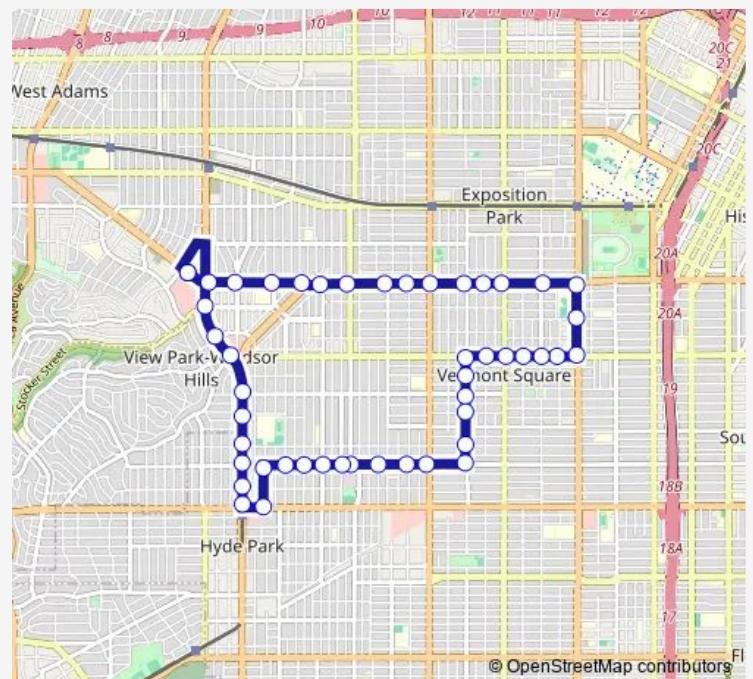

### Direction

MLK Blvd & Magic Johnson Theater — MLK Blvd & Magic Johnson Theater

48 stops

[Open route schedule](#)

MLK Blvd & Magic Johnson Theater

MLK Blvd & Crenshaw

MLK Jr. & Degnan Blvd.

MLK Jr. & 9th Ave.

MLK Jr. & Normandie Ave.

MLK Jr. & Budlong Ave.

Vermont & MLK Jr. Blvd. (Ccw)

Vermont & 42nd St. (Ccw)

Vermont & Vernon Ave.

Vernon & Kansas Ave.

Vernon & Budlong Ave.

Vernon & Raymond Ave.

### Route schedule

MLK Blvd & Magic Johnson Theater — MLK Blvd & Magic Johnson Theater

Monday	06:05-19:00
Tuesday	06:05-19:00
Wednesday	06:05-19:00
Thursday	06:05-19:00
Friday	06:05-19:00
Saturday	09:00-18:10
Sunday	09:00-18:10

### Route info

Direction: MLK Blvd & Magic Johnson Theater

Stops: 48

Trip Duration: 0 hour 41 min

Vernon & Normandie Ave.

Vernon & Halldale Ave.

Denker & Vernon Ave.

Denker & 46th St.