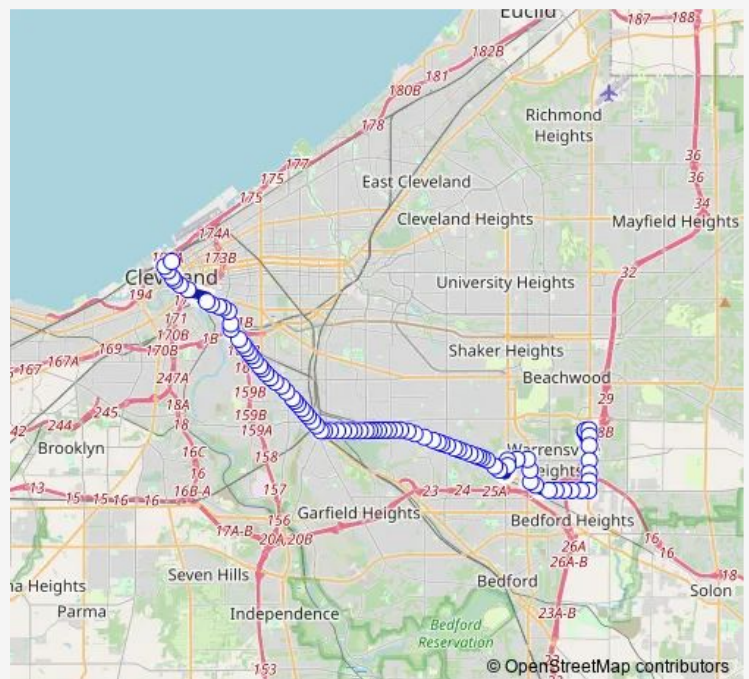

Bus 19-19A-19B Broadway

[Go to website](#)

Direction

Southgate Transit Center Stop #1 — LAKESIDE AV & E 6TH ST

96 stops

[Open route schedule](#)

Southgate Transit Center Stop #1

Southgate Transit Center Stop #2

Broadway & Grand Blvd

209 BROADWAY

ROCKSIDE RD & BROADWAY

Route schedule

Southgate Transit Center Stop #1 — LAKESIDE AV & E 6TH ST

Monday 04:48-23:04

Tuesday 04:48-23:04

Wednesday 04:48-23:04

Thursday 04:48-23:04

Friday 04:48-23:04

Saturday 05:04-23:04

Sunday 05:05-23:05

Route info

Direction: Southgate Transit Center Stop #1

Stops: 96

Trip Duration: 0 hour 59 min

19-19A-19B — Broadway

Rockside RD & Pennsylvania Av

Rockside RD & LEE Rd

LEE & RAMAGE

LEE RD & EVENING STAR AV

LEE & STEINWAY

LEE & TURNEY

Turney RD & Glenwood Av