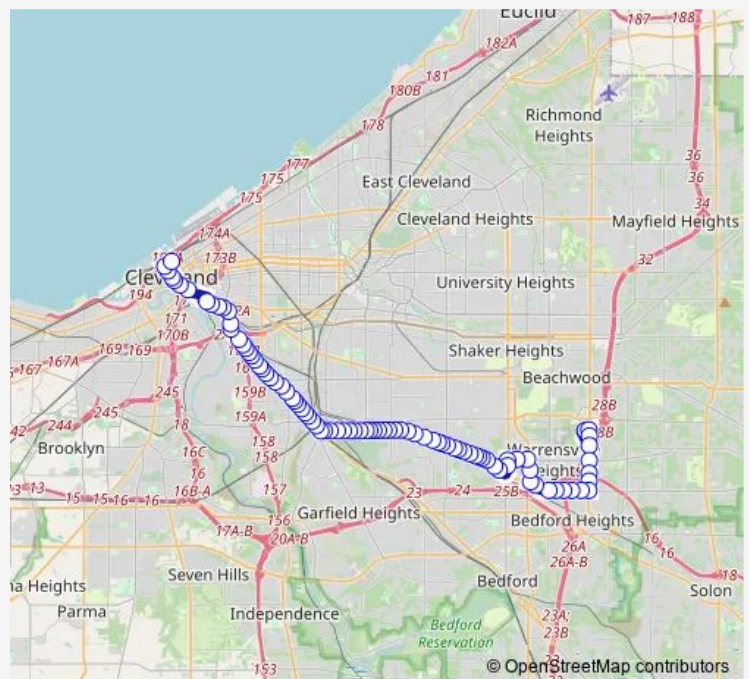

Miles RD & Pointe Pkwy

Miles RD & Banbury Ct

Miles RD & Caroline Dr

Miles RD & Green Rd

N Miles RD & Derbyshire Dr

N Miles RD & Northfield Rd

4639 Northfield Rd

Emery RD & Northfield Rd

20811 Emery Rd

Warrensville CTR RD & Emery Rd

4720 Warrensville CTR RD (Amazon)

Route schedule

TRI-C East Parking LOT R (Layover) — E 6TH ST & Lakeside Av

Monday	04:37-01:09 ⁺¹
Tuesday	04:37-01:09 ⁺¹
Wednesday	04:37-01:09 ⁺¹
Thursday	04:37-01:09 ⁺¹
Friday	04:37-01:09 ⁺¹
Saturday	04:38-01:09 ⁺¹
Sunday	04:40-01:10 ⁺¹

Route info

Direction: TRI-C East Parking LOT R (Layover)

Stops: 89

Trip Duration: 1 hour 0 min

19-19A-19b — Broadway

19801 Miles Rd

Miles RD & Emery Rd

Miles AV & Dandridge Dr

Miles AV & Cranwood Pkwy

18525 Miles Rd

Miles RD & Parkton Dr

Miles RD & LEE HTS Blvd

Miles AV & E 175th St

17201 Miles Av

Miles RD & Wyatt Rd

Miles AV & LEE Rd