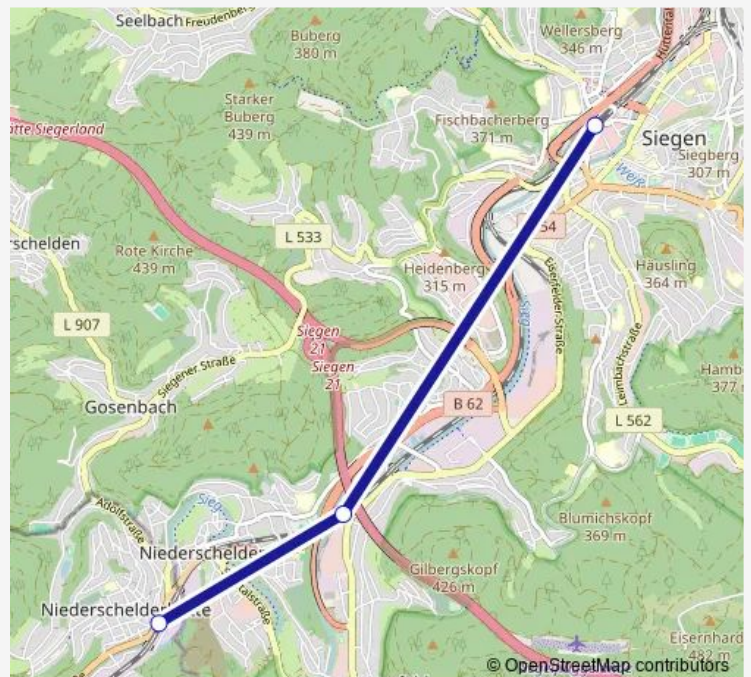

### Direction

Betzdorf Bf — Köln Hbf

4 stops

[Open route schedule](#)

Betzdorf Bf

Wissen Bf

Windeck Au (Sieg) Bf

Köln Hbf

### Route schedule

Betzdorf Bf — Köln Hbf

Monday	—
Tuesday	22:35
Wednesday	—
Thursday	—
Friday	—
Saturday	—
Sunday	—

### Route info

Direction: Betzdorf Bf

Stops: 4

Trip Duration: 1 hour 55 min

## Route info

Direction: Troisdorf Bf

Stops: 7

Trip Duration: 1 hour 36 min