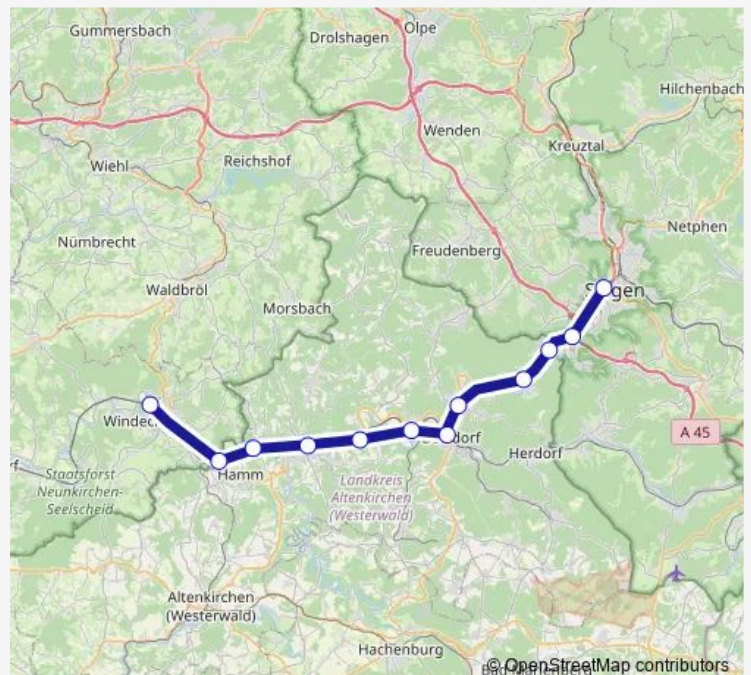

Direction

Kerpen Horrem Bf — Düren Bf

2 stops

[Open route schedule](#)

Kerpen Horrem Bf

Düren Bf

Route schedule

Kerpen Horrem Bf — Düren Bf

Monday	—
Tuesday	21:11-22:11
Wednesday	00:11
Thursday	—
Friday	—
Saturday	—
Sunday	—

Route info

Direction: Kerpen Horrem Bf

Stops: 2

Trip Duration: 0 hour 30 min

Direction

Windeck Schladern Bf — Siegen Hbf

12 stops

—

Sunday

—

Route info

Direction: Troisdorf Bf

Stops: 11

Trip Duration: 2 hour 15 min

Direction