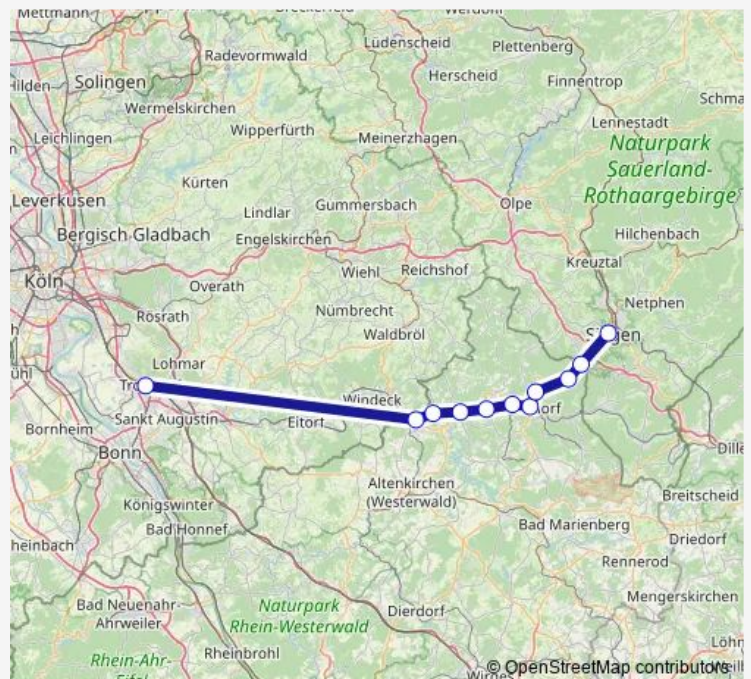

Au(Sieg)

Troisdorf

Route schedule

Betzdorf(Sieg) — Troisdorf

Monday —

Tuesday 20:33-22:33

Wednesday —

Thursday —

Friday —

Saturday —

Sunday —

Route info

Direction: Betzdorf(Sieg)

Stops: 4

Trip Duration: 1 hour 40 min

■ Re9

Direction

Eschweiler Hbf — Aachen Hbf

4 stops

[Open route schedule](#)

Eschweiler Hbf

Stolberg(Rheinl)Hbf

Aachen-Rothe Erde

Aachen Hbf

Sunday —

Route info

Direction: Eschweiler Hbf

Stops: 4

Trip Duration: 0 hour 43 min

Direction

Troisdorf — Siegen Hbf

11 stops