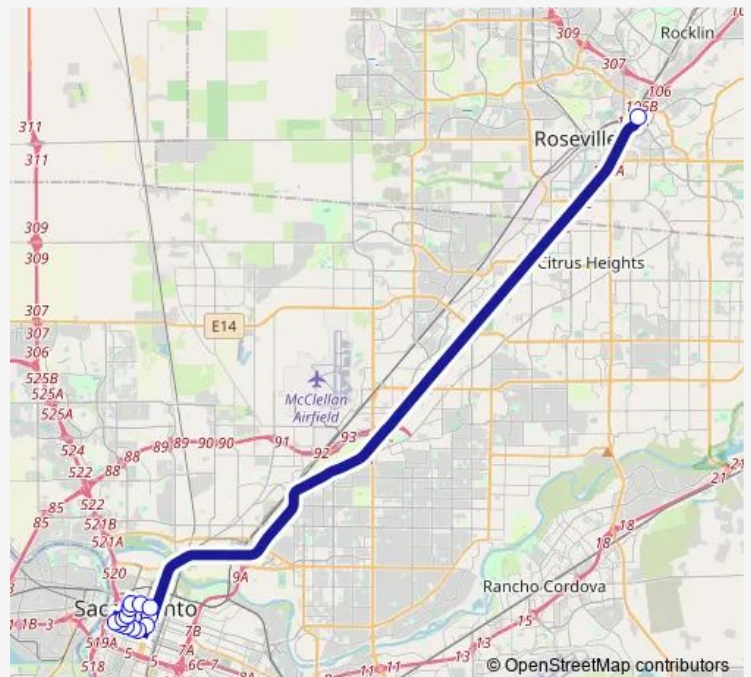

Direction

15th ST & K ST (Sb) — Taylor RD & Eureka RD (Nb)

14 stops

[Open route schedule](#)

- 15th ST & K ST (Sb)
- 15th ST & N ST (Sb)
- P ST & 13th ST (Eb)
- P ST & 11th ST (Eb)
- P ST & 9TH ST (Wb)
- P ST & 7TH ST (Wb)
- 5TH ST & P ST (Nb)
- N ST & 7TH ST (Eb)
- 8TH ST & Capitol AVE (Nb)
- 8TH ST & K ST (Nb)
- 8TH ST & I ST (Nb)
- H ST & 11th ST (Eb)
- H ST & 14th ST (Eb)
- Taylor RD & Eureka RD (Nb)

Route schedule

15th ST & K ST (Sb) — Taylor RD & Eureka RD (Nb)

Monday	15:28
Tuesday	15:28
Wednesday	15:28
Thursday	15:28
Friday	15:28
Saturday	—
Sunday	—

Route info

Direction: 15th ST & K ST (Sb)

Stops: 14

Trip Duration: 0 hour 49 min

2_Pm — PM Commuter 2

2_Pm Bus time schedules and route maps are available in an offline PDF at busmaps.com. Use the busmaps.com website to see live bus times, train schedule or subway schedule, and step-by-step directions for all public transit in Sacramento