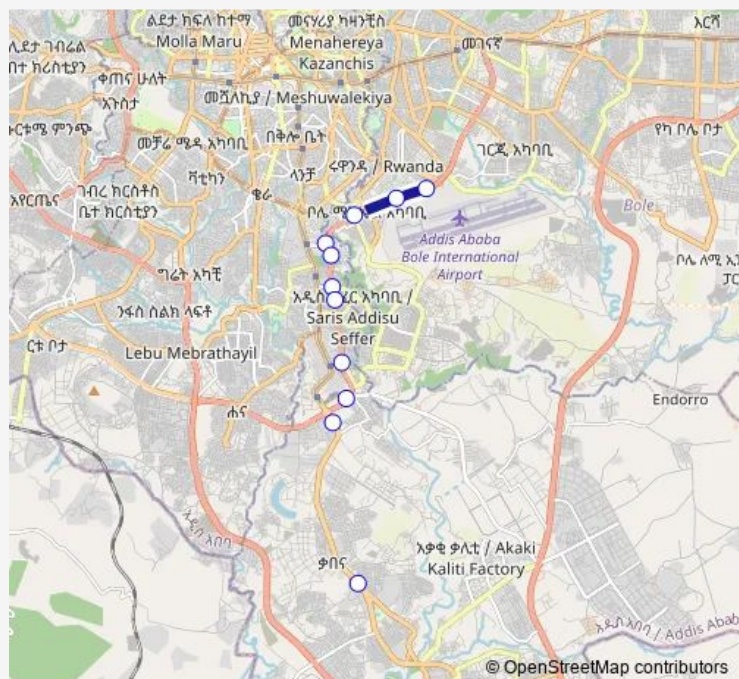

### Direction

Bole Roundabout — Kality Total

11 stops

[Open route schedule](#)

Bole Roundabout

Bole Cargo

Bole Mickael

Mamo

### Route schedule

Bole Roundabout — Kality Total

Monday	06:00
Tuesday	06:00
Wednesday	06:00
Thursday	06:00
Friday	06:00
Saturday	06:00
Sunday	06:00

### Route info

Direction: Bole Roundabout

Stops: 11

Trip Duration: 0 hour 39 min

## Direction

Kality Menaheria — Bole Roundabout

11 stops

[Open route schedule](#)

Kality Menaheria

kality Masetegna

Gomista

Saris Abo